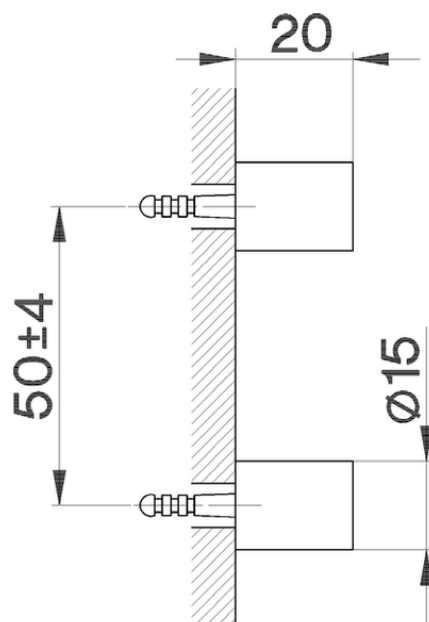

Toilet brush holder's fixing set BATHROOM ACCESSORIES_SY090660

SY090660

<https://en.cisal.it/toilet-brush-holders-fixing-set-bathroom-accessories-sy090660>

2026-06-13