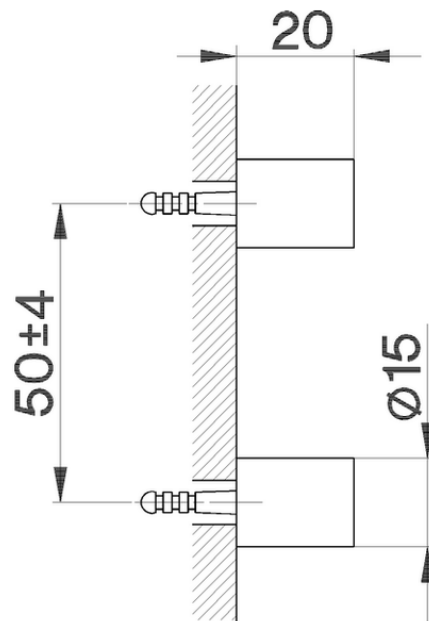

Toilet brush holder's fixing set BATHROOM ACCESSORIES_SY090660

SY090660

<https://en.cisal.it/toilet-brush-holders-fixing-set-bathroom-accessories-sy090660>

2026-06-14