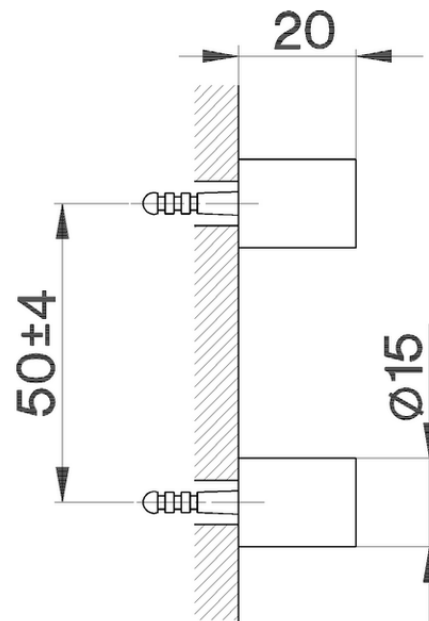

## Toilet brush holder's fixing set BATHROOM ACCESSORIES\_SY090660

SY090660

<https://en.cisal.it/toilet-brush-holders-fixing-set-bathroom-accessories-sy090660>

2026-04-10