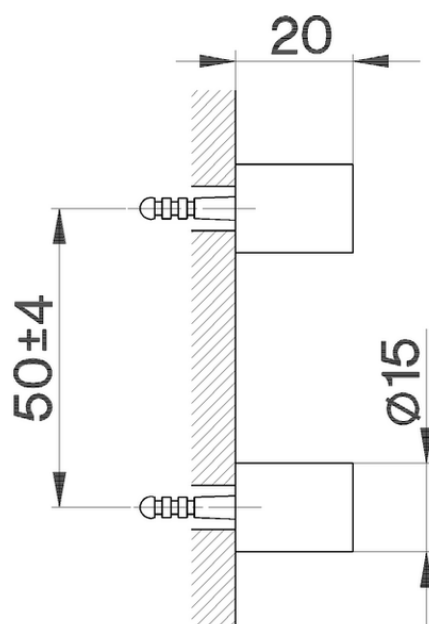

Toilet brush holder's fixing set BATHROOM ACCESSORIES_SY090660

SY090660

<https://en.cisal.it/toilet-brush-holders-fixing-set-bathroom-accessories-sy090660>

2026-05-19