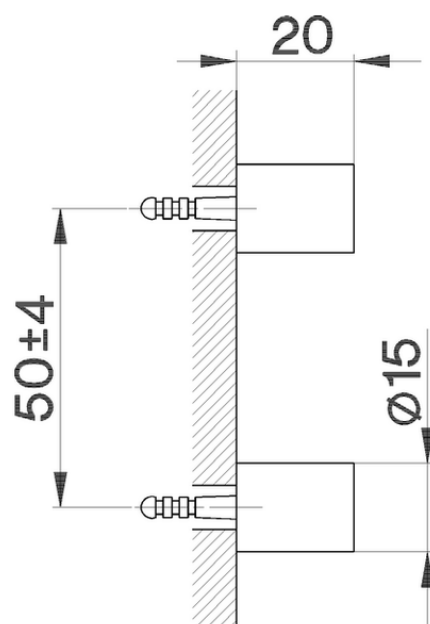

Toilet brush holder's fixing set BATHROOM ACCESSORIES_SY090660

SY090660

<https://en.cisal.it/toilet-brush-holders-fixing-set-bathroom-accessories-sy090660>

2026-04-08