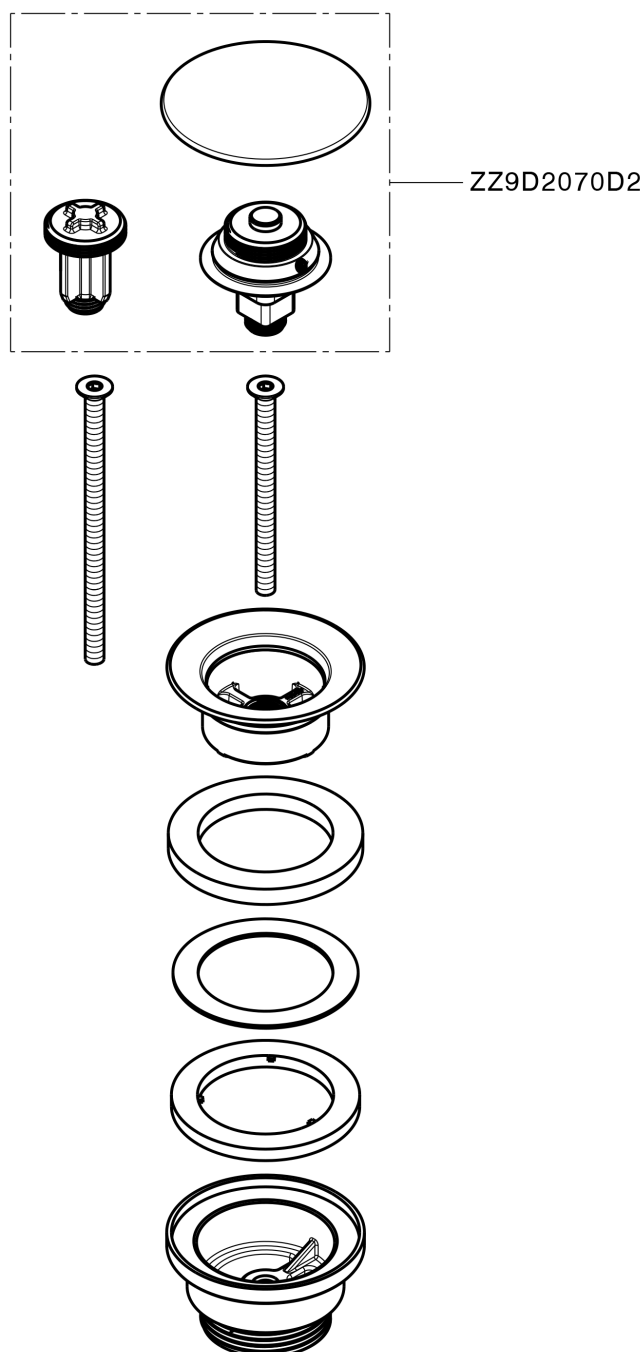

1"1/4 click clack drain for basin mixer COMPONENTS_ZA001790

ZA001790

<https://en.cisal.it/11-4-click-clack-drain-for-basin-mixer-components-za001790>

2025-01-03