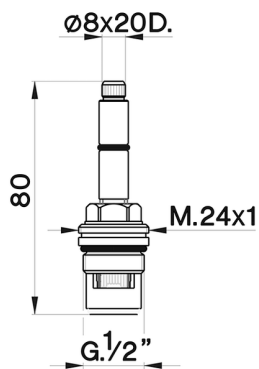

Ceramic headvalve - right - 180° SPARE PARTS_ZZ928590

MODEL **ZZ928590**

Ceramic headvalve - right - 180°, for 3 hole mixers "AC"

AVAILABLE FINISHINGS

 **04** 04 Without finishing

CHARACTERISTICS

2026-05-01