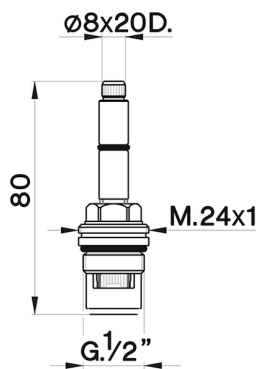

## Ceramic headvalve - right - 180° SPARE PARTS\_ZZ928590

MODEL **ZZ928590**

Ceramic headvalve - right - 180°,for 3 hole mixers  
"AC"

AVAILABLE FINISHINGS

**04** 04 Without finishing

CHARACTERISTICS

2026-04-08