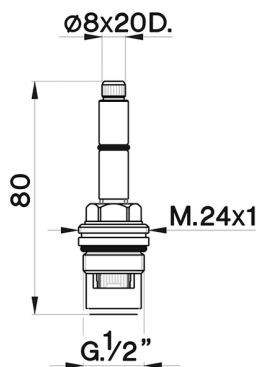

Ceramic headvalve - right - 180° SPARE PARTS_ZZ928590

MODEL **ZZ928590**

Ceramic headvalve - right - 180°,for 3 hole mixers
"AC"

AVAILABLE FINISHINGS

 **04** 04 Without finishing

CHARACTERISTICS

2026-06-10