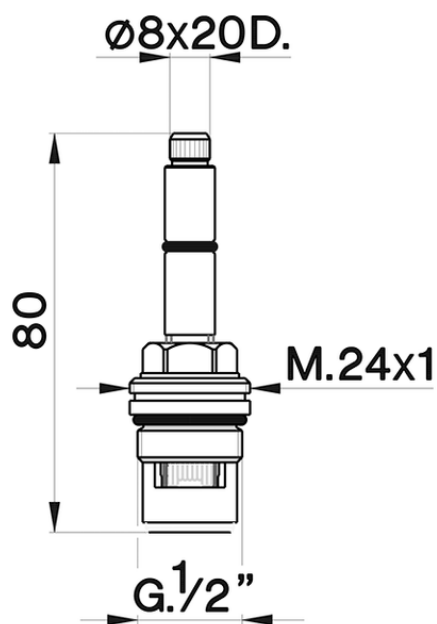

Ceramic headvalve - right - 180° SPARE PARTS_ZZ928590

ZZ928590

<https://en.cisal.it/ceramic-headvalve-right-180-spare-parts-zz928590>

2026-04-29