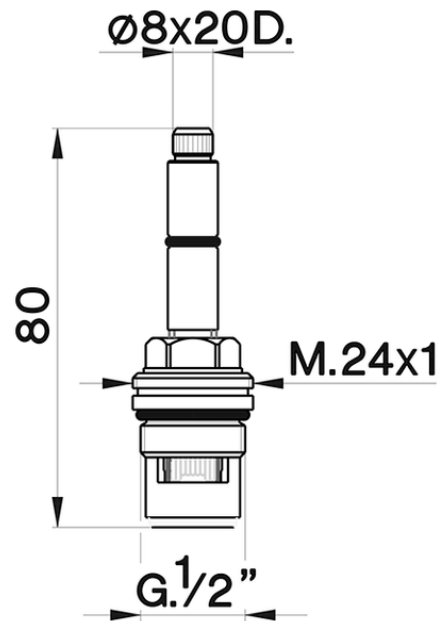

Ceramic headvalve - right - 180° SPARE PARTS_ZZ928590

ZZ928590

<https://en.cisal.it/ceramic-headvalve-right-180-spare-parts-zz928590>

2026-05-20