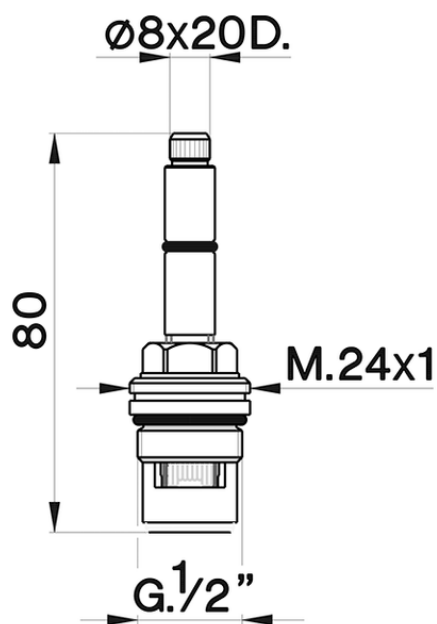

Ceramic headvalve - right - 180° SPARE PARTS_ZZ928590

ZZ928590

<https://en.cisal.it/ceramic-headvalve-right-180-spare-parts-zz928590>

2026-06-10