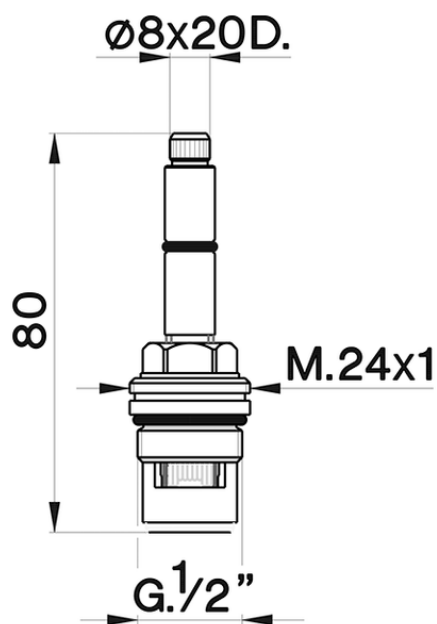

Ceramic headvalve - right - 180° SPARE PARTS_ZZ928590

ZZ928590

<https://en.cisal.it/ceramic-headvalve-right-180-spare-parts-zz928590>

2026-04-08