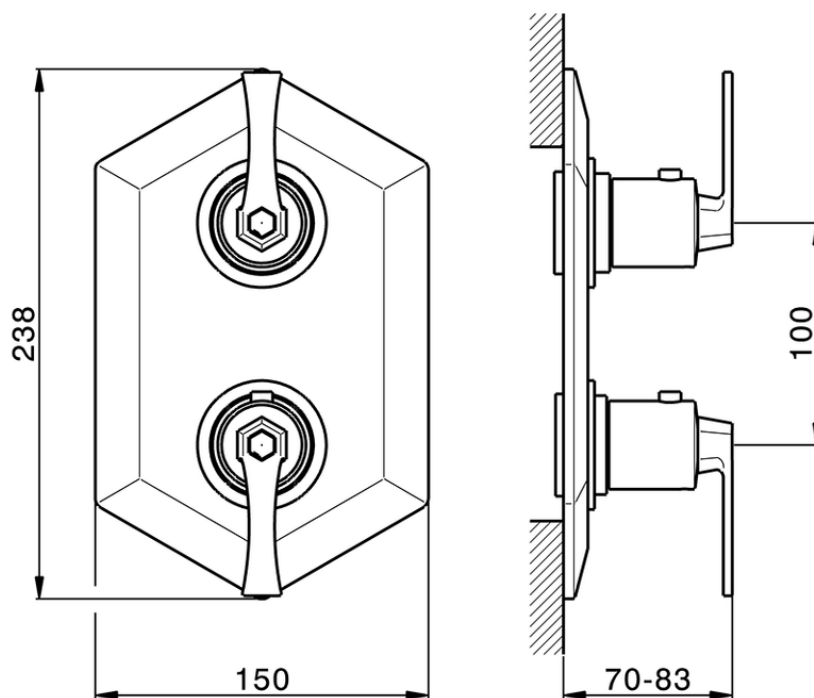

Exposed part for con.thermo.shower mixer 1-outlet CHERIE_CF009300

CF009300

<https://en.cisal.it/exposed-part-for-con-thermo-shower-mixer-1-outlet-cherie-cf009300>

ZA009300

<https://en.cisal.it/concealed-thermostatic-shower-mixer-1-outlet-concealed-za009300>