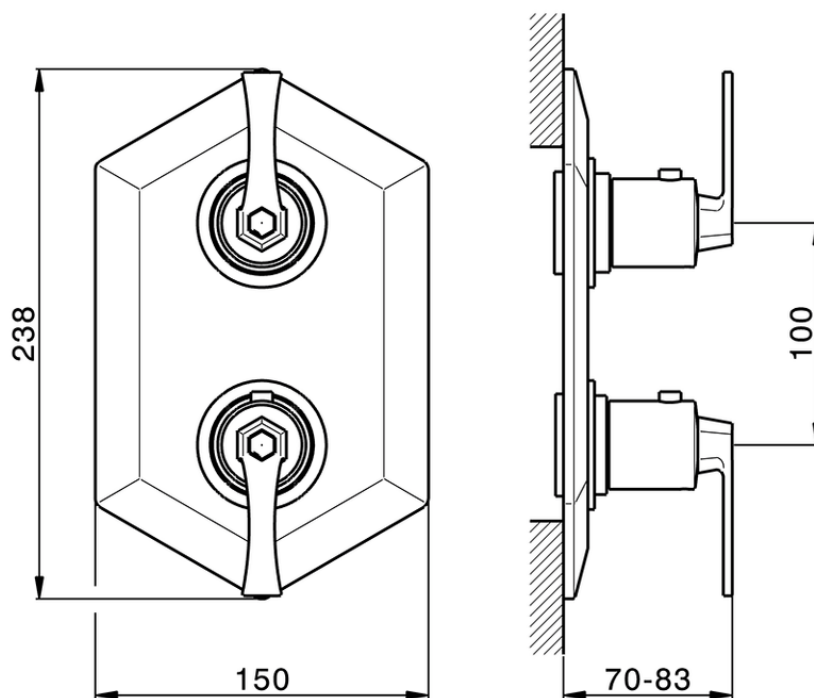

## Exposed part for con.thermo.shower mixer 1-outlet CHERIE\_CF009300

CF009300

<https://en.cisal.it/exposed-part-for-con-thermo-shower-mixer-1-outlet-cherie-cf009300>

ZA009300

<https://en.cisal.it/concealed-thermostatic-shower-mixer-1-outlet-concealed-za009300>