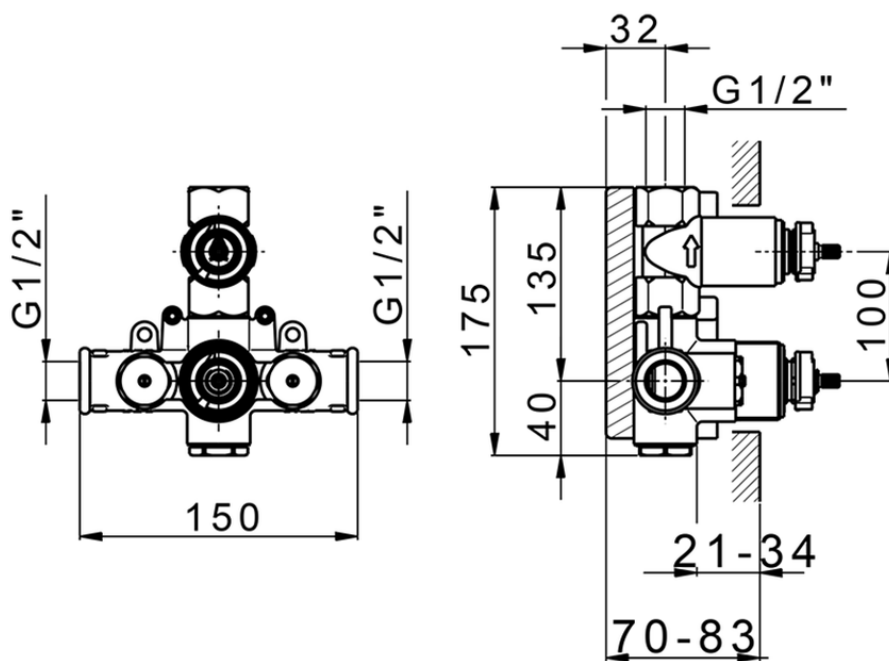

Exposed part for con.thermo.shower mixer 1-outlet CHERIE_CF009300

CF009300

<https://en.cisal.it/exposed-part-for-con-thermo-shower-mixer-1-outlet-cherie-cf009300>

ZA009300

<https://en.cisal.it/concealed-thermostatic-shower-mixer-1-outlet-concealed-za009300>