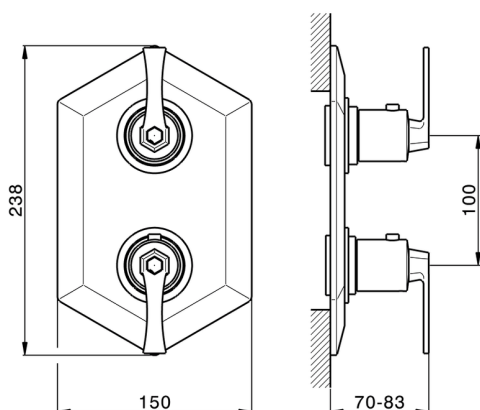

Exposed part for con.thermo.shower mixer 1-outlet CHERIE_CF009300

MODEL **CF009300**

Exposed part for con.thermo.shower mixer 1-outlet, stop valve, without concealed part, for items ZA009300

AVAILABLE FINISHINGS

- **6T** 6T Chrome/Matt Black
- **7C** 7C Gold/Matt Black
- **7D** 7D Polished Nickel/Matt Black
- **7E** 7E Rose Gold/Matt Black

CHARACTERISTICS

Installation **Concealed**
Required concealed parts **ZA009300**

Thermostatic

The Cisal thermostatic is your personal water manager, helping you to handle, control and save water and energy.