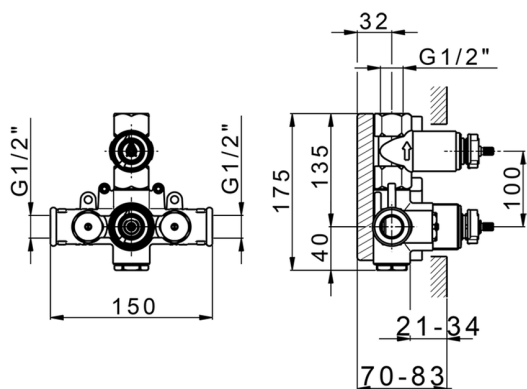

Thermostatic

The Cisal thermostatic is your personal water manager, helping you to handle, control and save water and energy.

2026-04-29