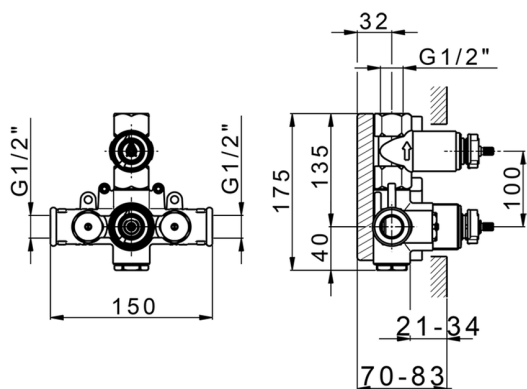

## Concealed thermostatic shower mixer, 1-outlet CONCEALED\_ZA009300

MODEL **ZA009300**

Concealed thermostatic shower mixer,  
1-outlet, stopvalve with 1/2" outlet, without trim kit

AVAILABLE FINISHINGS

 **04** 04 Without finishing

CHARACTERISTICS

Concealed **1**  
Cartridge Spare Parts **24.04A.PP**

**8x20 Plus P Thermostatic Valve**