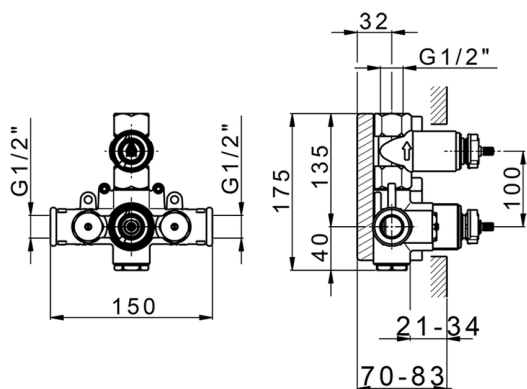

AVAILABLE FINISHINGS

04 04 Without finishing

CHARACTERISTICS

Concealed **1**
Cartridge Spare Parts **24.04A.PP**

8x20 Plus P Thermostatic Valve

Thermostatic

The Cisal thermostatic is your personal water manager, helping you to handle, control and save water and energy.