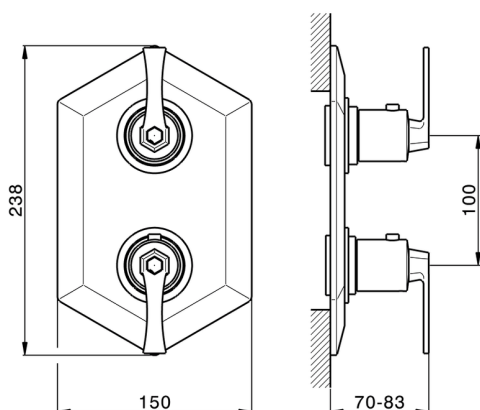

Exposed part for con.thermo.shower mixer 1-outlet CHERIE_CF009300

MODEL **CF009300**

Exposed part for con.thermo.shower mixer 1-outlet, stop valve, without concealed part, for items ZA009300

AVAILABLE FINISHINGS

- 
6T 6T Chrome/Matt Black
- 
7C 7C Gold/Matt Black
- 
7D 7D Polished Nickel/Matt Black
- 
7E 7E Rose Gold/Matt Black

CHARACTERISTICS

Installation **Concealed**
 Required concealed parts **ZA009300**

Thermostatic