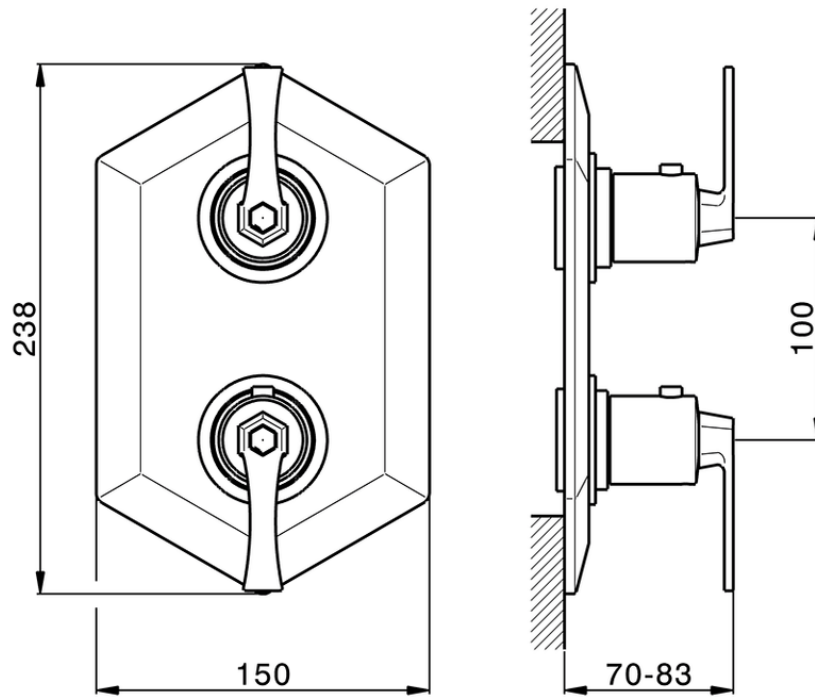

## Exposed part for con.thermo.shower mixer 1-outlet CHERIE\_CF009300

CF009300

<https://en.cisal.it/exposed-part-for-con-thermo-shower-mixer-1-outlet-cherie-cf009300>

ZA009300

<https://en.cisal.it/concealed-thermostatic-shower-mixer-1-outlet-concealed-za009300>