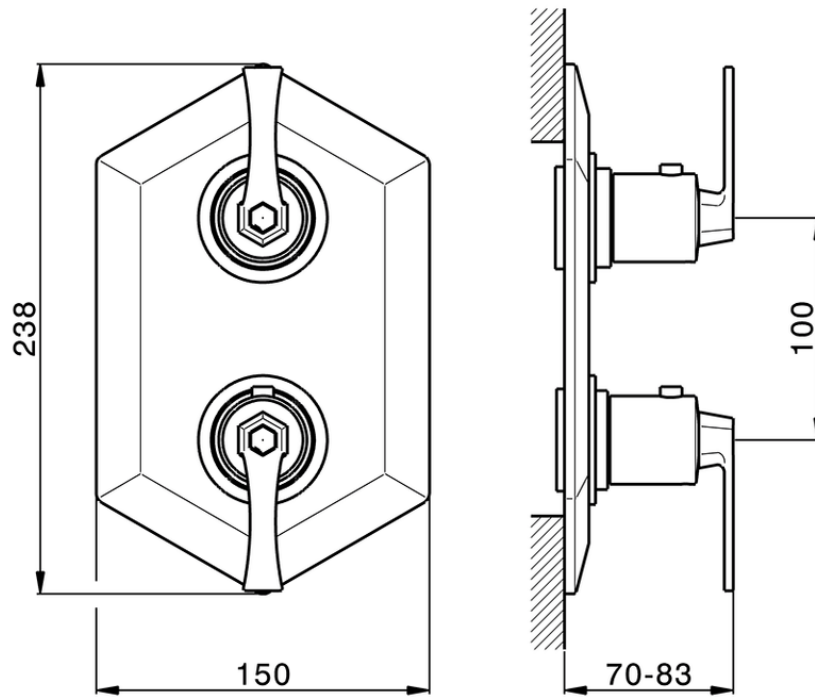

Exposed part for con.thermo.shower mixer 1-outlet CHERIE_CF009300

CF009300

<https://en.cisal.it/exposed-part-for-con-thermo-shower-mixer-1-outlet-cherie-cf009300>

ZA009300

<https://en.cisal.it/concealed-thermostatic-shower-mixer-1-outlet-concealed-za009300>