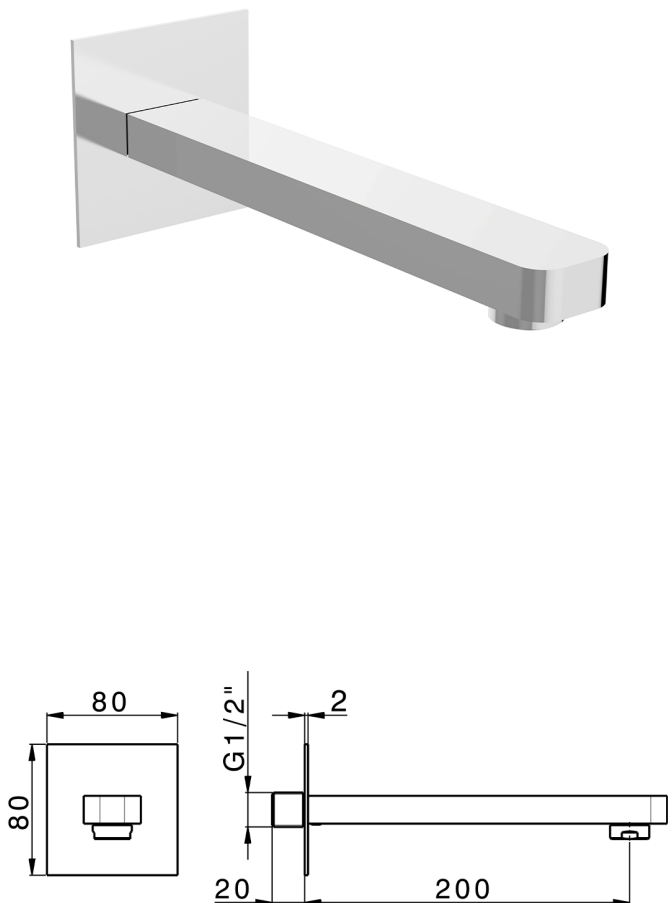

Filler spout PUSH&SHOWER_ZA0G5120

MODEL **ZA0G5120**

Filler spout, 200mm Length, 80x80mm square plate, 1/2" M connection

AVAILABLE FINISHINGS

-  **21** 21 Chrome
-  **24** 24 Gold
-  **26** 26 Old Copper
-  **2B** 2B Polished Nickel
-  **2F** 2F Brushed Nickel
-  **2W** 2W Brushed Gold
-  **3W** 3W Brushed Black Titanium
-  **5G** 5G Rose Gold
-  **40** 40 Matt Black