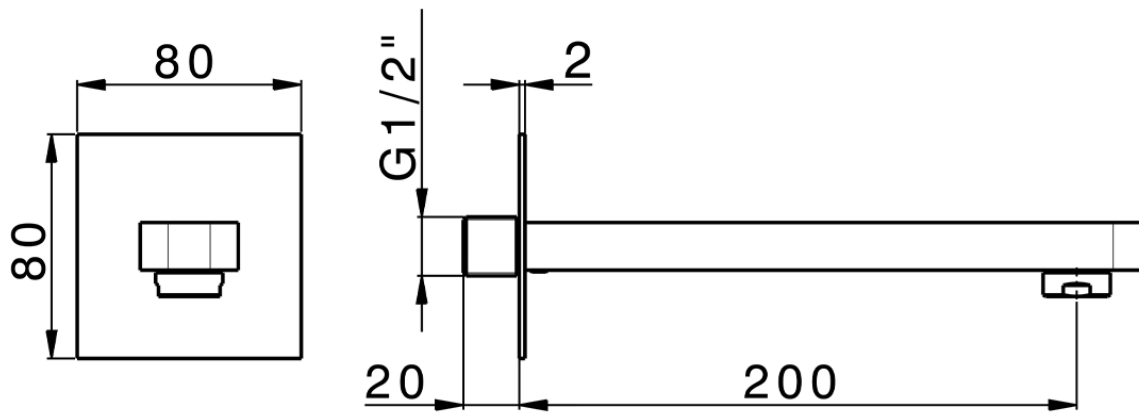

Filler spout PUSH&SHOWER_ZA0G5120

ZA0G5120

<https://en.cisal.it/filler-spout-pushshower-za0g5120>

2026-04-06