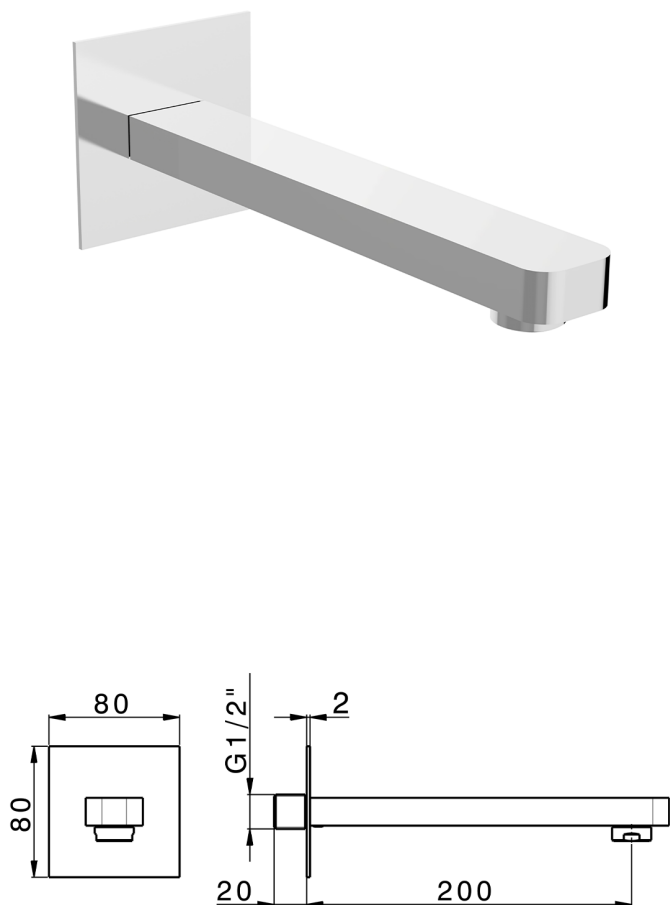

Filler spout PUSH&SHOWER_ZA0G5120

MODEL **ZA0G5120**

Filler spout, 200mm Length, 80x80mm square plate, 1/2" M connection

AVAILABLE FINISHINGS

- **21** 21 Chrome
- **24** 24 Gold
- **26** 26 Old Copper
- **2B** 2B Polished Nickel
- **2F** 2F Brushed Nickel
- **2W** 2W Brushed Gold
- **3W** 3W Brushed Black Titanium
- **5G** 5G Rose Gold
- **40** 40 Matt Black

CHARACTERISTICS

2026-06-13