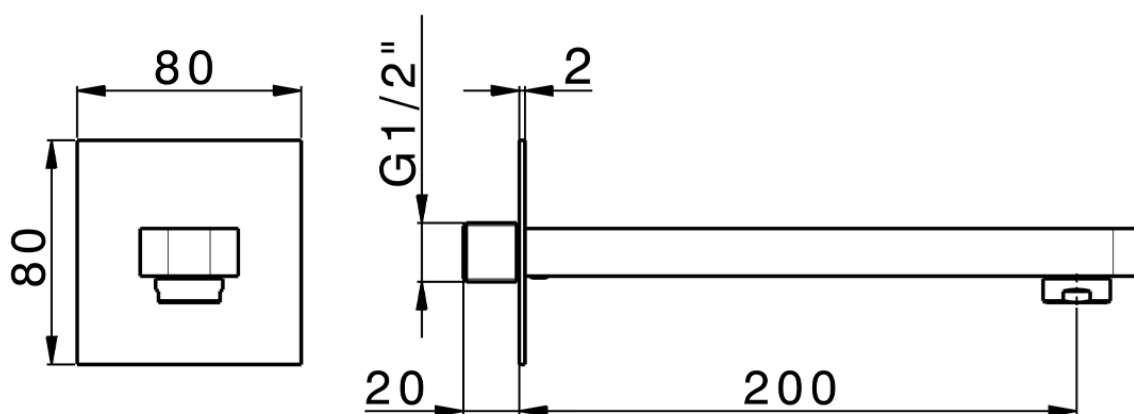

Filler spout PUSH&SHOWER_ZA0G5120

ZA0G5120

<https://en.cisal.it/filler-spout-pushshower-za0g5120>

2026-04-26