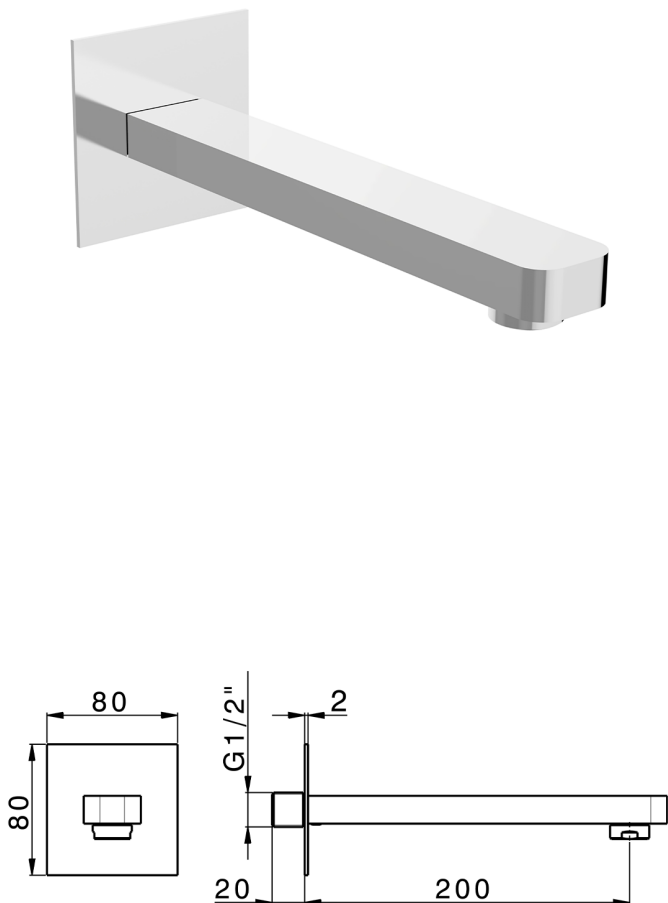

Filler spout PUSH&SHOWER_ZA0G5120

MODEL **ZA0G5120**

Filler spout, 200mm Length, 80x80mm square plate, 1/2" M connection

AVAILABLE FINISHINGS

-  **21** 21 Chrome
-  **24** 24 Gold
-  **26** 26 Old Copper
-  **2B** 2B Polished Nickel
-  **2F** 2F Brushed Nickel
-  **2W** 2W Brushed Gold
-  **3W** 3W Brushed Black Titanium
-  **5G** 5G Rose Gold
-  **40** 40 Matt Black