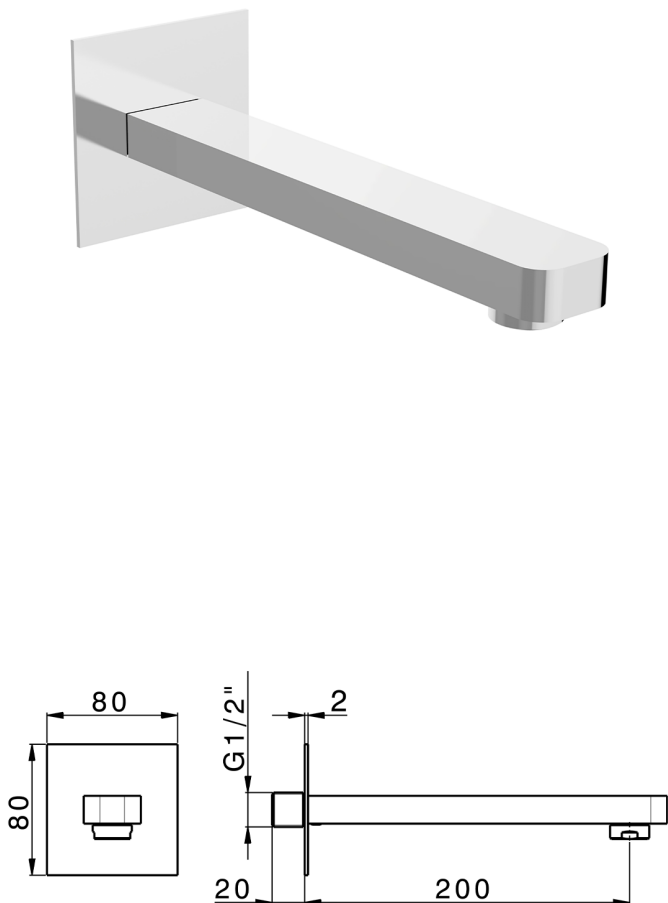

Filler spout PUSH&SHOWER_ZA0G5120

MODEL **ZA0G5120**

Filler spout, 200mm Length, 80x80mm square plate, 1/2" M connection

AVAILABLE FINISHINGS

- **21** 21 Chrome
- **24** 24 Gold
- **26** 26 Old Copper
- **2B** 2B Polished Nickel
- **2F** 2F Brushed Nickel
- **2W** 2W Brushed Gold
- **3W** 3W Brushed Black Titanium
- **5G** 5G Rose Gold
- **40** 40 Matt Black

CHARACTERISTICS

2026-06-17