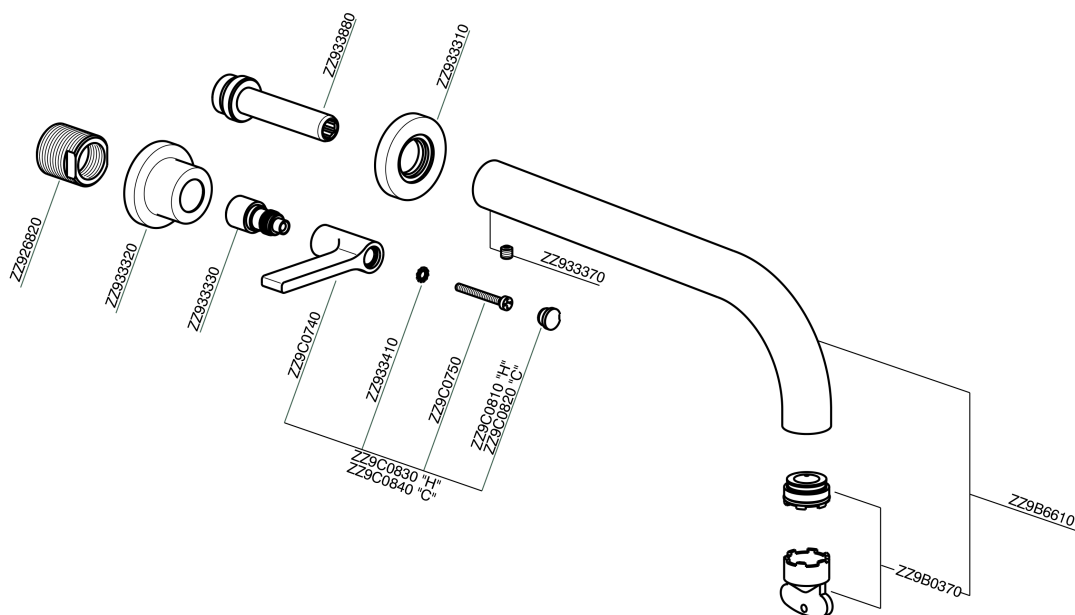

Exposed part for concealed washbasin mixer GRACE_GL013512

GL013512

<https://en.cisal.it/exposed-part-for-concealed-washbasin-mixer-grace-gl013512>

Concealed washbasin mixer CONCEALED_ZA033511

ZA033511

<https://en.cisal.it/concealed-washbasin-mixer-concealed-za033511>