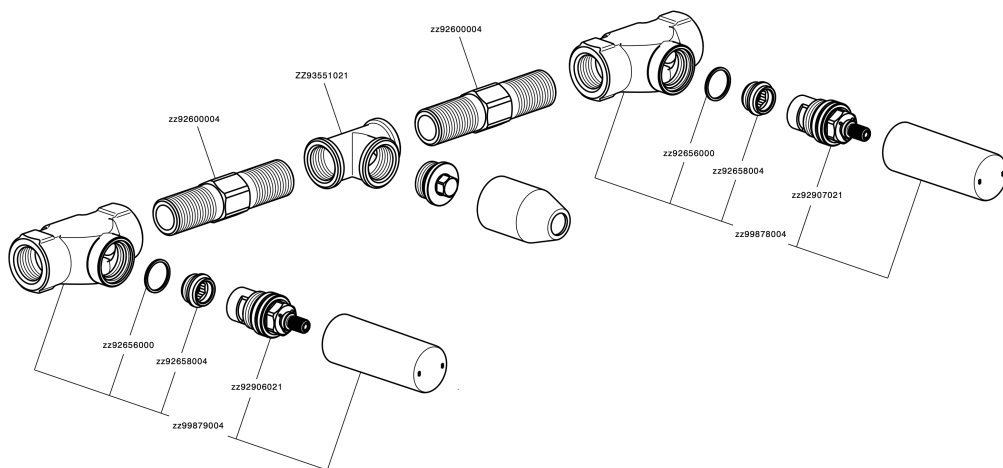

Exposed part for concealed washbasin mixer GRACE_GL013512

GL013512

<https://en.cisal.it/exposed-part-for-concealed-washbasin-mixer-grace-gl013512>

Concealed washbasin mixer CONCEALED_ZA033511

ZA033511

<https://en.cisal.it/concealed-washbasin-mixer-concealed-za033511>