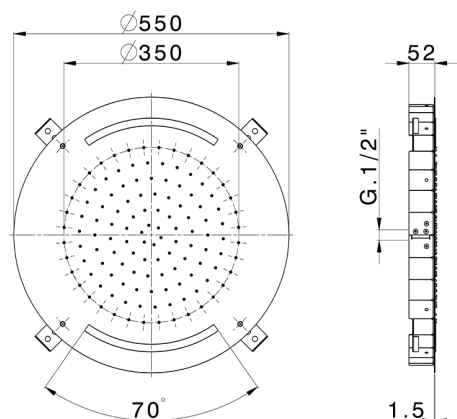

Ø 550 mm Chromotherapy Ceiling showerhead ZEN SHOWER_ZS0C0035

MODEL **ZS0C0035**

Ø 550 mm Chromotherapy Ceiling showerhead, rain, chromotherapy functions, built-in control included, Stainless Steel AISI 304

AVAILABLE FINISHINGS

- **40** 40 Matt Black
- **4Q** 4Q Matt White
- **5G** 5G Rose Gold
- **D1** D1 Brushed Inox
- **D2** D2 Polished Inox

CHARACTERISTICS

2024-12-22