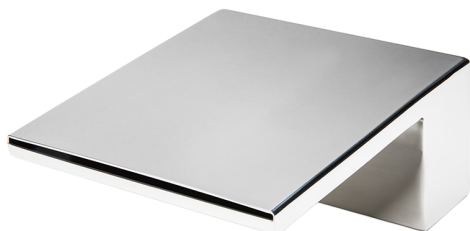

Deck-mounted waterfall spout COMPONENTS_ZA002280

MODEL **ZA002280**

Deck-mounted waterfall spout, Stainless Steel AISI 304

AVAILABLE FINISHINGS

D1 D1 Brushed Inox

D2 D2 Polished Inox

CHARACTERISTICS

2024-12-22