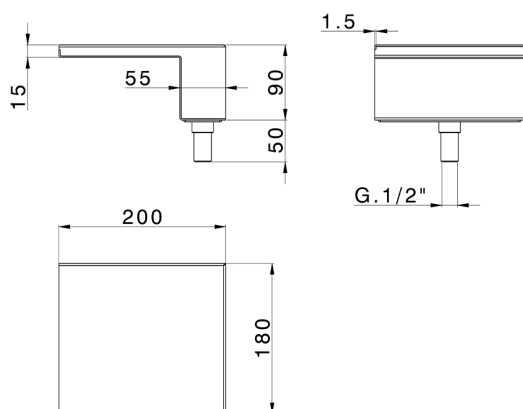

Deck-mounted waterfall spout COMPONENTS_ZA002280

MODEL **ZA002280**

Deck-mounted waterfall spout, Stainless Steel AISI 304

AVAILABLE FINISHINGS

D1 D1 Brushed Inox

D2 D2 Polished Inox

CHARACTERISTICS

2024-12-22