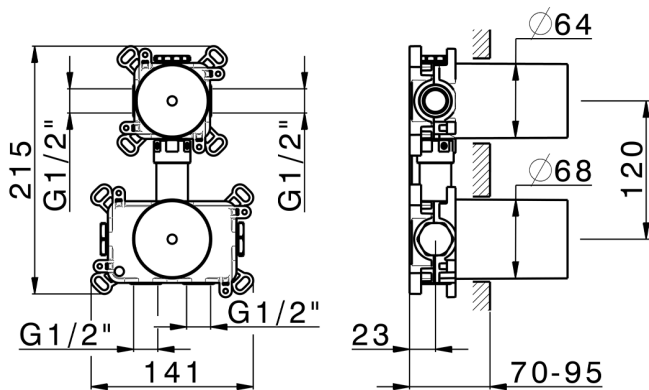

1 Function thermostatic concealed valve PUSH&SHOWER_ZA0G61V0

MODEL **ZA0G61V0**

1 Function thermostatic concealed valve, ON/OFF button with flow rate regulation, with protection guard box, to match with exposed parts: 1 Thermo 1 Push&Shower, without Thermo/Push&Shower exposed parts

AVAILABLE FINISHINGS

CHARACTERISTICS

Cartridge Spare Parts **22.04A.AR - ZZ97279004**

Argo 2 (long filter) Thermostatic Valve

Thermostatic

The Cisal thermostatic is your personal water manager, helping you to handle, control and save water and energy.