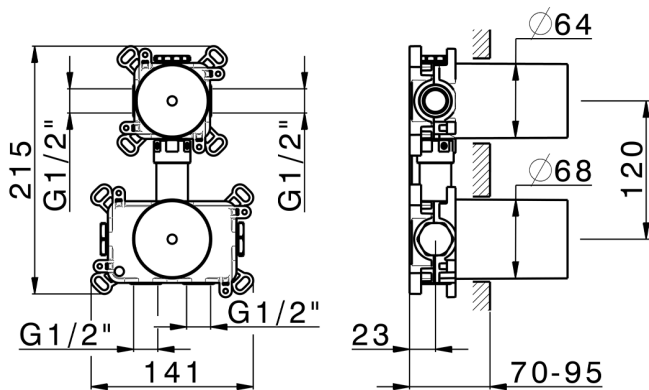

1 Function thermostatic concealed valve PUSH&SHOWER_ZA0G61V0

MODEL **ZA0G61V0**

1 Function thermostatic concealed valve, ON/OFF button with flow rate regulation, with protection guard box, to match with exposed parts: 1 Thermo 1 Push&Shower, without Thermo/ Push&Shower exposed parts

AVAILABLE FINISHINGS

CHARACTERISTICS

Cartridge Spare Parts **22.04A.AR - ZZ97279004**

Argo 2 (long filter) Thermostatic Valve

Thermostatic

The Cisal thermostatic is your personal water manager, helping you to handle, control and save water and energy.