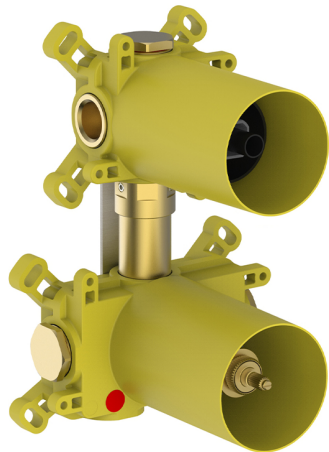

1 Function thermostatic concealed valve PUSH&SHOWER_ZA0G61V0

MODEL **ZA0G61V0**

1 Function thermostatic concealed valve, ON/OFF button with flow rate regulation, with protection guard box, to match with exposed parts: 1 Thermo 1 Push&Shower, without Thermo/Push&Shower exposed parts

AVAILABLE FINISHINGS

CHARACTERISTICS

Cartridge Spare Parts **22.04A.AR - ZZ97279004**

Argo 2 (long filter) Thermostatic Valve

Thermostatic

The Cisal thermostatic is your personal water manager, helping you to handle, control and save water and energy.