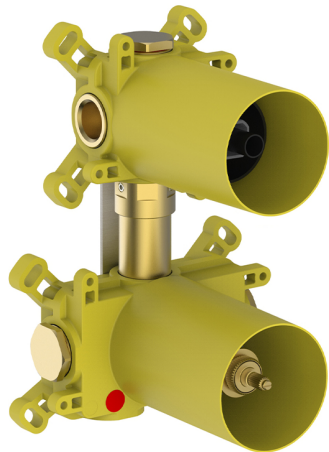

1 Function thermostatic concealed valve PUSH&SHOWER_ZA0G61V0

MODEL **ZA0G61V0**

1 Function thermostatic concealed valve, ON/OFF button with flow rate regulation, with protection guard box, to match with exposed parts: 1 Thermo 1 Push&Shower, without Thermo/ Push&Shower exposed parts

AVAILABLE FINISHINGS

CHARACTERISTICS

Cartridge Spare Parts **22.04A.AR - ZZ97279004**

Argo 2 (long filter) Thermostatic Valve

Thermostatic

The Cisal thermostatic is your personal water manager, helping you to handle, control and save water and energy.