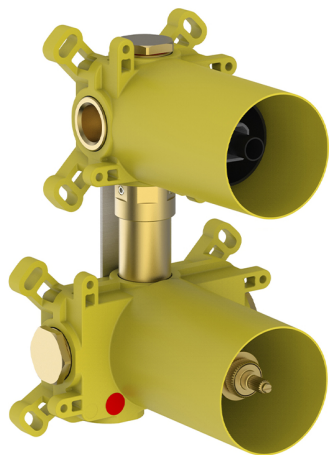

1 Function thermostatic concealed valve PUSH&SHOWER_ZA0G61V0

MODEL **ZA0G61V0**

1 Function thermostatic concealed valve, ON/OFF button with flow rate regulation, with protection guard box, to match with exposed parts: 1 Thermo 1 Push&Shower, without Thermo/ Push&Shower exposed parts

AVAILABLE FINISHINGS

04 04 Without finishing

CHARACTERISTICS

Cartridge Spare Parts **22.04A.AR - ZZ97279004**

Argo 2 (long filter) Thermostatic Valve

Thermostatic

The Cisal thermostatic is your personal water manager, helping you to handle, control and save water and energy.