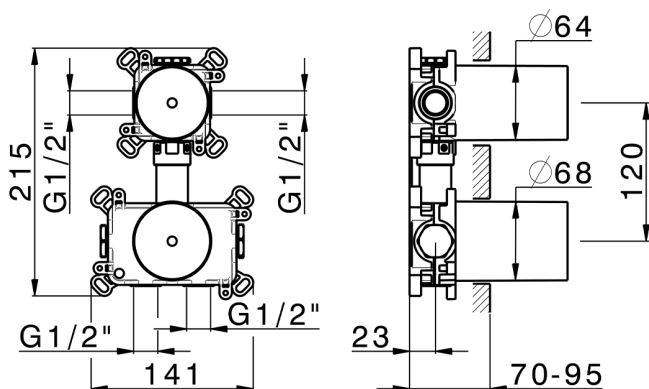

Thermostatic

The Cisal thermostatic is your personal water manager, helping you to handle, control and save water and energy.

2026-04-10