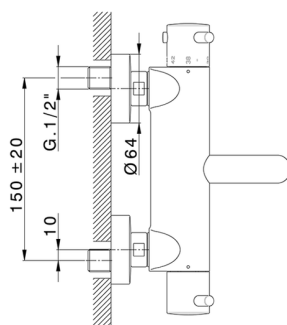

## Thermostatic bath mixer NUOVA LESS\_LNT23016

MODEL **LNT23016**

Thermostatic bath mixer, without shower set, 1/2" M flexible connection

### CHARACTERISTICS

Cartridge Spare Parts **24.04A.PP**

**8x20 Plus P Thermostatic Valve**