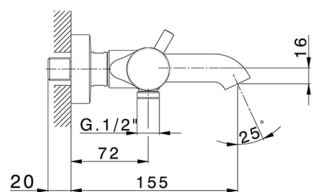

## Thermostatic bath mixer NUOVA LESS\_LNT23016

MODEL **LNT23016**

Thermostatic bath mixer, without shower set, 1/2" M flexible connection

### CHARACTERISTICS

Cartridge Spare Parts **24.04A.PP**

**8x20 Plus P Thermostatic Valve**