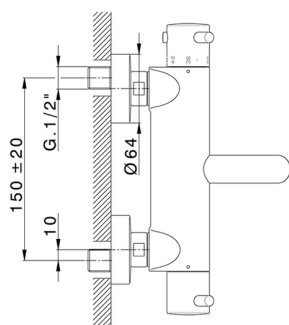

Thermostatic bath mixer NUOVA LESS_LNT23016

MODEL **LNT23016**

Thermostatic bath mixer, without shower set, 1/2" M flexible connection

AVAILABLE FINISHINGS

-  **21** 21 Chrome
-  **2F** 2F Brushed Nickel
-  **40** 40 Matt Black
-  **4Q** 4Q Matt White

CHARACTERISTICS

Cartridge Spare Parts **24.04A.PP**

8x20 Plus P Thermostatic Valve

DeviaStop

The Cisal Devia Stop technology allows to adjust the water flow and to direct it to the selected output point (overhead soaker, hand shower, etc).