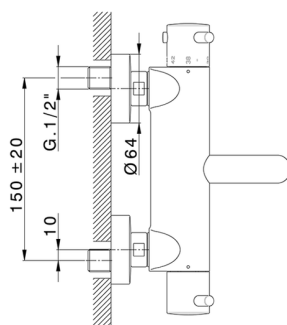

Thermostatic bath mixer NUOVA LESS_LNT23016

MODEL **LNT23016**

Thermostatic bath mixer, without shower set, 1/2" M flexible connection

AVAILABLE FINISHINGS

-  **21** 21 Chrome
-  **2F** 2F Brushed Nickel
-  **40** 40 Matt Black
-  **4Q** 4Q Matt White

CHARACTERISTICS

Cartridge Spare Parts **24.04A.PP**

8x20 Plus P Thermostatic Valve

DeviaStop

The Cisal Devia Stop technology allows to adjust the water flow and to direct it to the selected output point (overhead soaker, hand shower, etc).