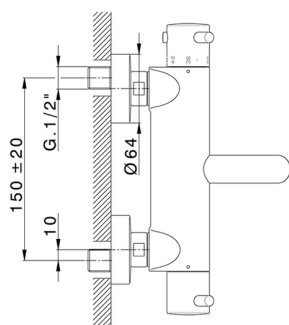

## Thermostatic bath mixer NUOVA LESS\_LNT23016

MODEL **LNT23016**

Thermostatic bath mixer, without shower set, 1/2" M flexible connection

### CHARACTERISTICS

Cartridge Spare Parts **24.04A.PP**

**8x20 Plus P Thermostatic Valve**