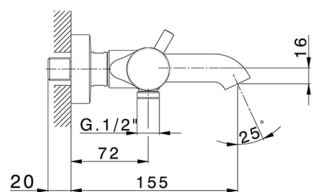

Thermostatic bath mixer NUOVA LESS_LNT23016

MODEL **LNT23016**

Thermostatic bath mixer, without shower set, 1/2" M flexible connection

AVAILABLE FINISHINGS

-  **21** 21 Chrome
-  **2F** 2F Brushed Nickel
-  **40** 40 Matt Black
-  **4Q** 4Q Matt White

CHARACTERISTICS

Cartridge Spare Parts **24.04A.PP**

8x20 Plus P Thermostatic Valve

DeviaStop

The Cisal Devia Stop technology allows to adjust the water flow and to direct it to the selected output point (overhead soaker, hand shower, etc).