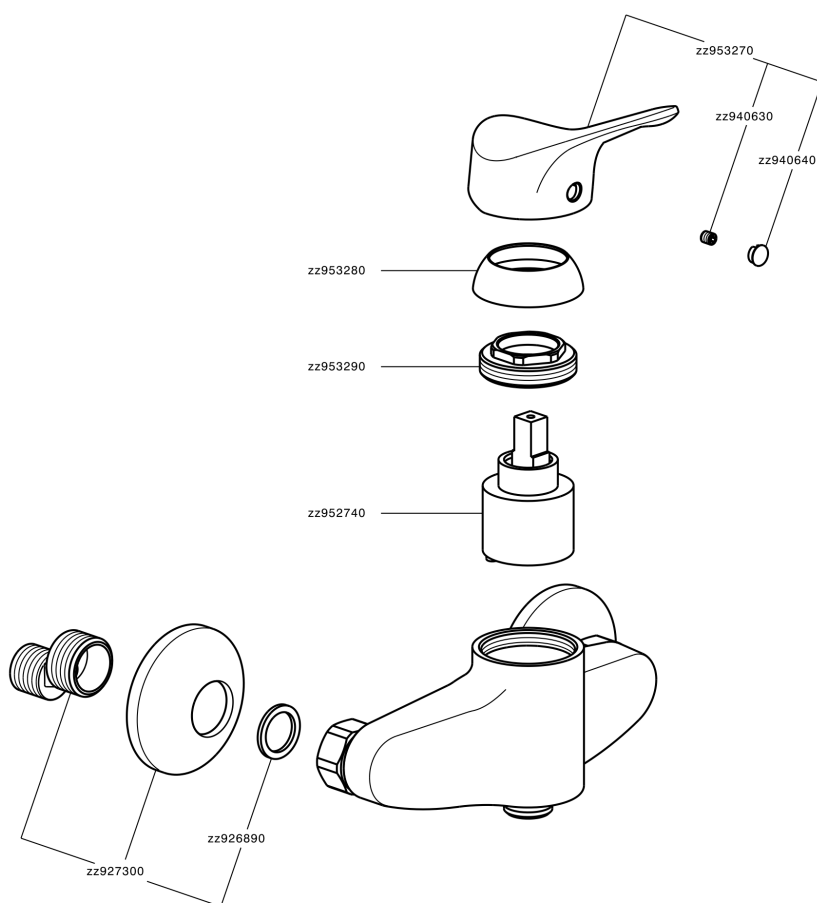

Single lever shower mixer MITO3_M3000440

MODEL **M3000440**

Single lever shower mixer, without shower set, 1/2" M flexible connection

AVAILABLE FINISHINGS

21 21 Chrome

CHARACTERISTICS

Cartridge Spare Parts **ZZ95274000**

40 mm Cartridge

Single lever shower mixer MITO3_M3000440

M3000440

<https://en.cisal.it/single-lever-shower-mixer-mito3-m3000440>

2026-06-05