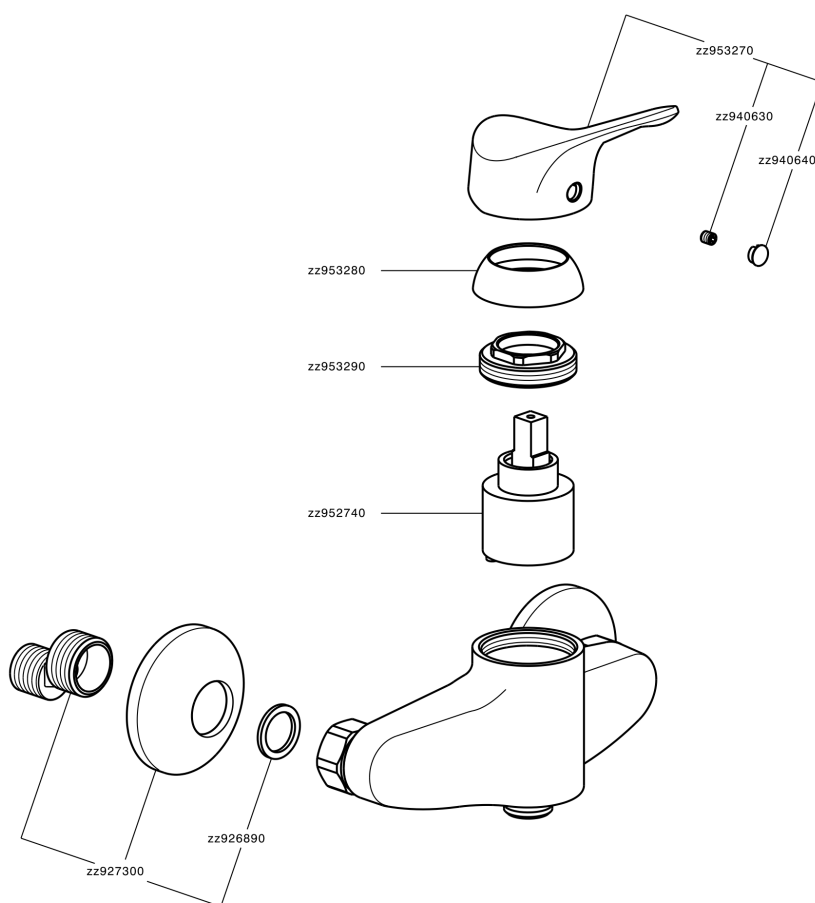

Single lever shower mixer MITO3_M3000440

MODEL **M3000440**

Single lever shower mixer, without shower set, 1/2" M flexible connection

AVAILABLE FINISHINGS

CHARACTERISTICS

Cartridge Spare Parts **ZZ95274000**

40 mm Cartridge

Single lever shower mixer MITO3_M3000440

M3000440

<https://en.cisal.it/single-lever-shower-mixer-mito3-m3000440>

2026-04-28