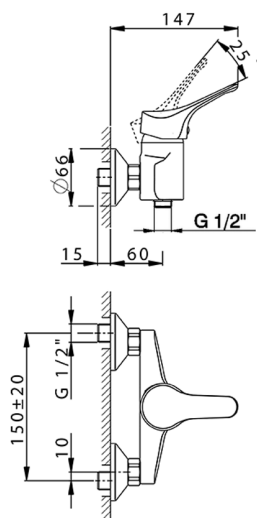

## Single lever shower mixer MITO3\_M3000440

MODEL **M3000440**

Single lever shower mixer, without shower set, 1/2" M flexible connection

AVAILABLE FINISHINGS

CHARACTERISTICS

Cartridge Spare Parts **ZZ95274000**

**40 mm Cartridge**

## Single lever shower mixer MITO3\_M3000440

M3000440

<https://en.cisal.it/single-lever-shower-mixer-mito3-m3000440>

2026-04-04