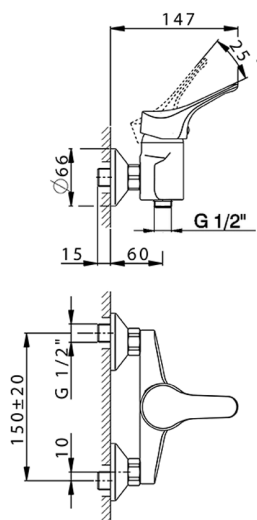

Single lever shower mixer MITO3_M3000440

MODEL **M3000440**

Single lever shower mixer, without shower set, 1/2" M flexible connection

AVAILABLE FINISHINGS

21 21 Chrome

CHARACTERISTICS

Cartridge Spare Parts **ZZ95274000**

40 mm Cartridge

Single lever shower mixer MITO3_M3000440

M3000440

<https://en.cisal.it/single-lever-shower-mixer-mito3-m3000440>

2026-06-05