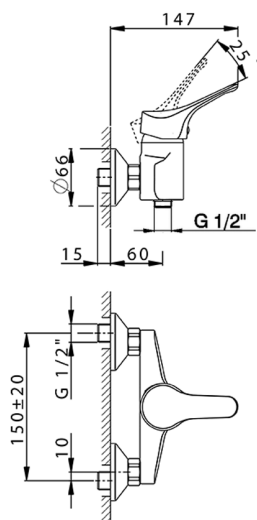

Single lever shower mixer MITO3_M3000440

MODEL **M3000440**

Single lever shower mixer, without shower set, 1/2" M flexible connection

AVAILABLE FINISHINGS

CHARACTERISTICS

Cartridge Spare Parts **ZZ95274000**

40 mm Cartridge

Single lever shower mixer MITO3_M3000440

M3000440

<https://en.cisal.it/single-lever-shower-mixer-mito3-m3000440>

2026-04-28