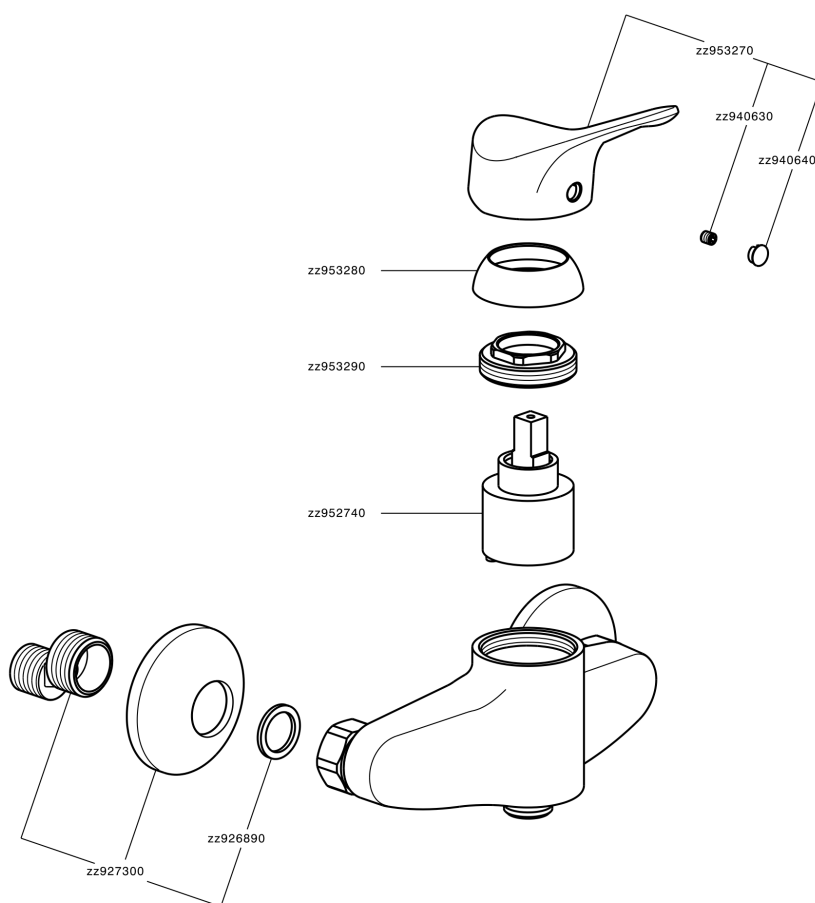

## Single lever shower mixer MITO3\_M3000440

MODEL **M3000440**

Single lever shower mixer, without shower set, 1/2" M flexible connection

AVAILABLE FINISHINGS

CHARACTERISTICS

Cartridge Spare Parts **ZZ95274000**

**40 mm Cartridge**

## Single lever shower mixer MITO3\_M3000440

M3000440

<https://en.cisal.it/single-lever-shower-mixer-mito3-m3000440>

2026-04-04