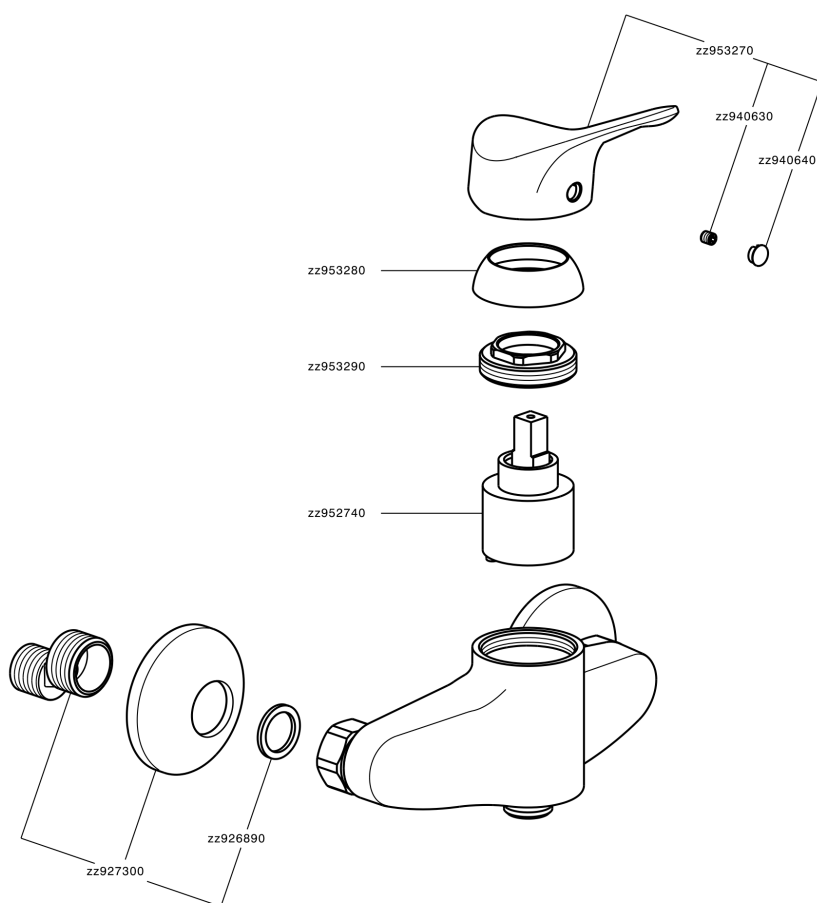

Single lever shower mixer MITO3_M3000440

M3000440

<https://en.cisal.it/single-lever-shower-mixer-mito3-m3000440>

2026-04-04