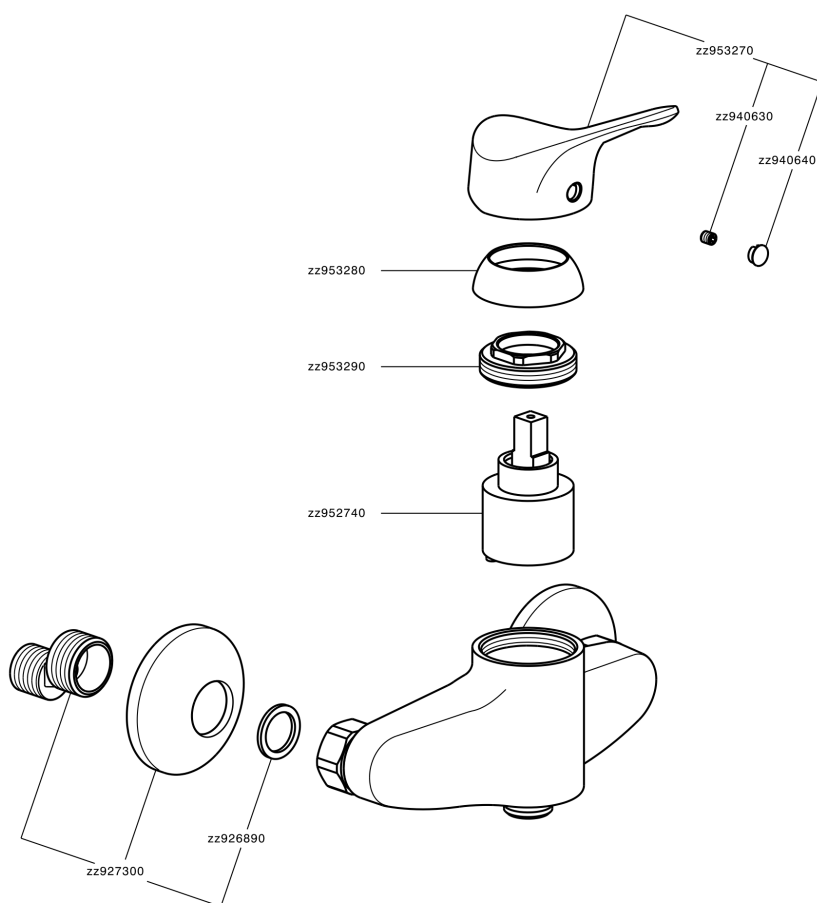

Single lever shower mixer MITO3_M3000440

M3000440

<https://en.cisal.it/single-lever-shower-mixer-mito3-m3000440>

2026-06-05