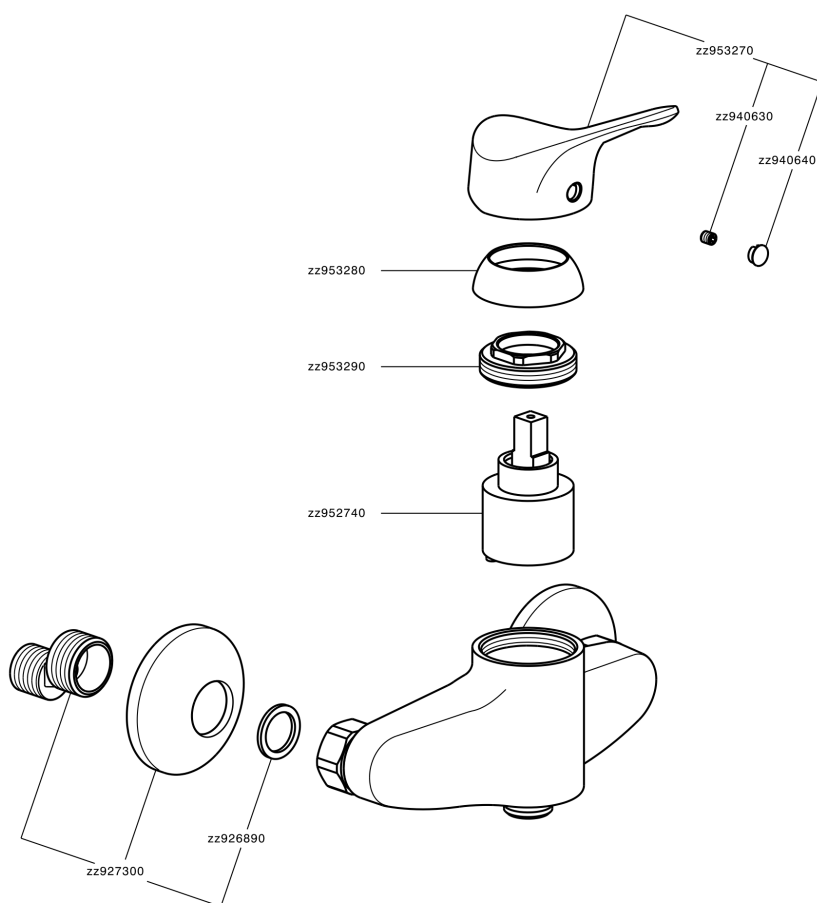

Single lever shower mixer MITO3_M3000440

M3000440

<https://en.cisal.it/single-lever-shower-mixer-mito3-m3000440>

2026-04-24