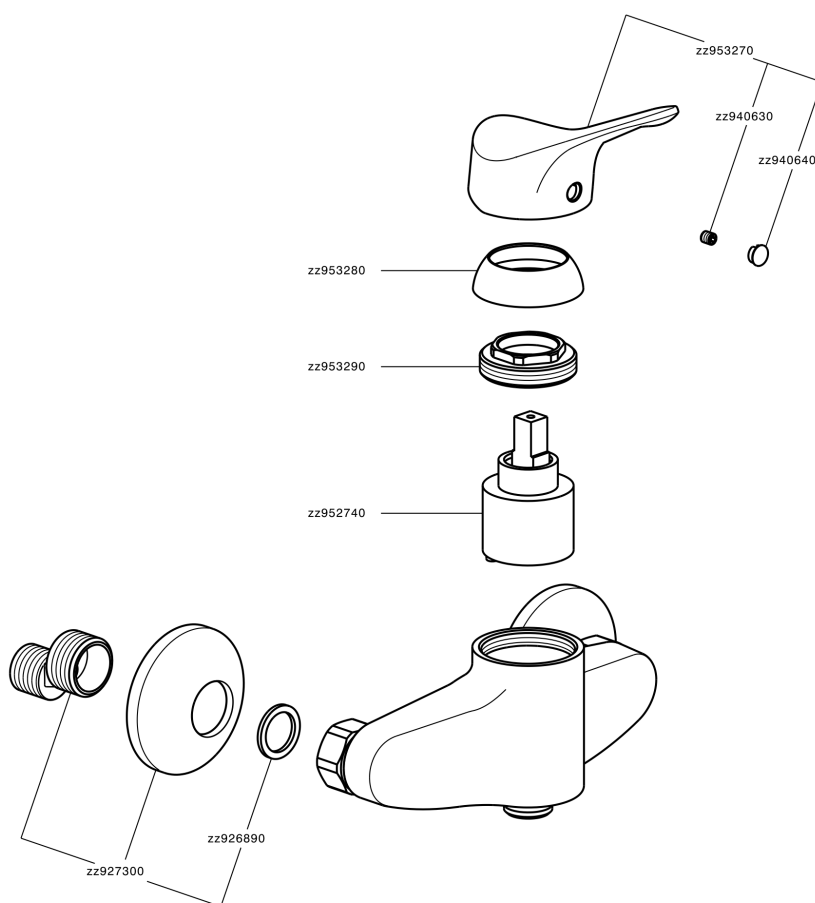

Single lever shower mixer MITO3_M3000440

M3000440

<https://en.cisal.it/single-lever-shower-mixer-mito3-m3000440>

2026-05-15