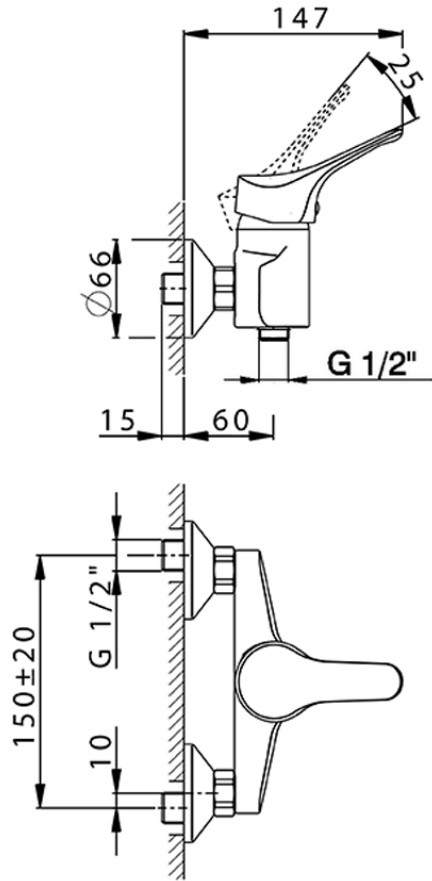

Single lever shower mixer MITO3_M3000440

M3000440

<https://en.cisal.it/single-lever-shower-mixer-mito3-m3000440>

2026-06-24