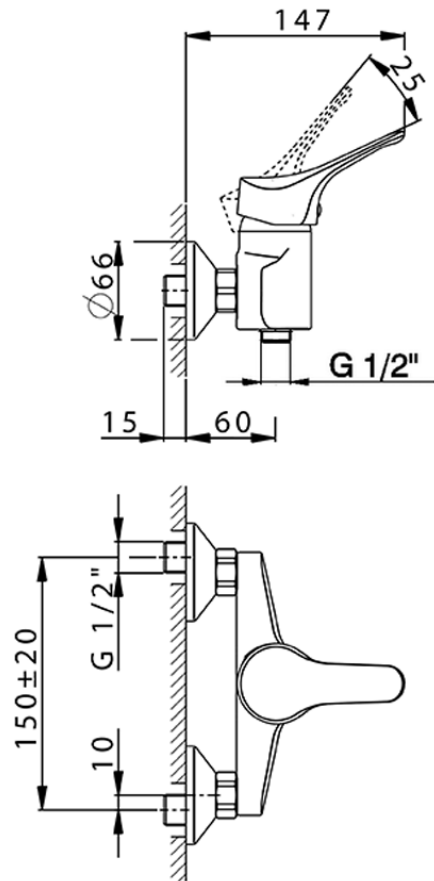

## Single lever shower mixer MITO3\_M3000440

M3000440

<https://en.cisal.it/single-lever-shower-mixer-mito3-m3000440>

2026-06-04