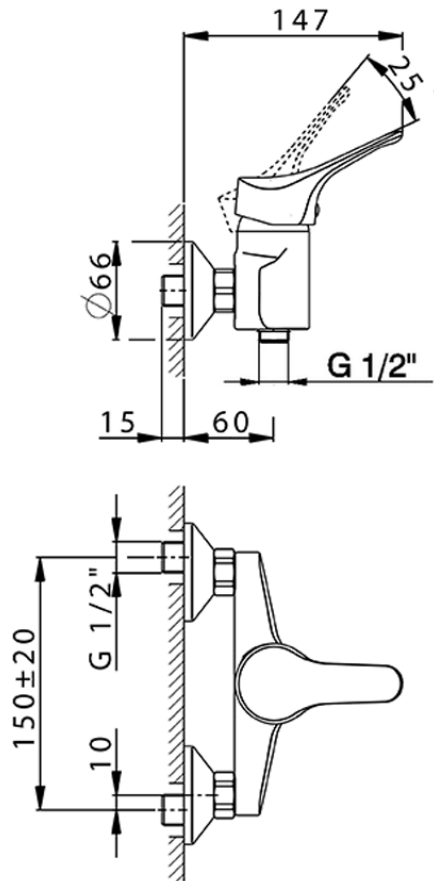

## Single lever shower mixer MITO3\_M3000440

M3000440

<https://en.cisal.it/single-lever-shower-mixer-mito3-m3000440>

2026-04-04