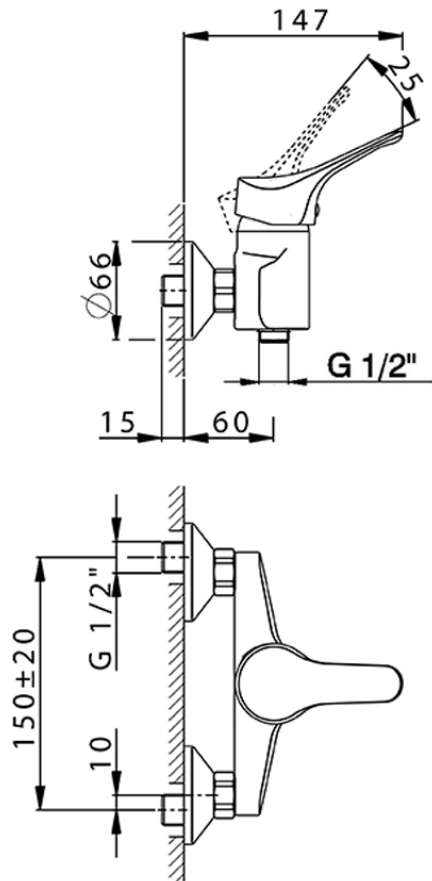

Single lever shower mixer MITO3_M3000440

M3000440

<https://en.cisal.it/single-lever-shower-mixer-mito3-m3000440>

2026-05-15