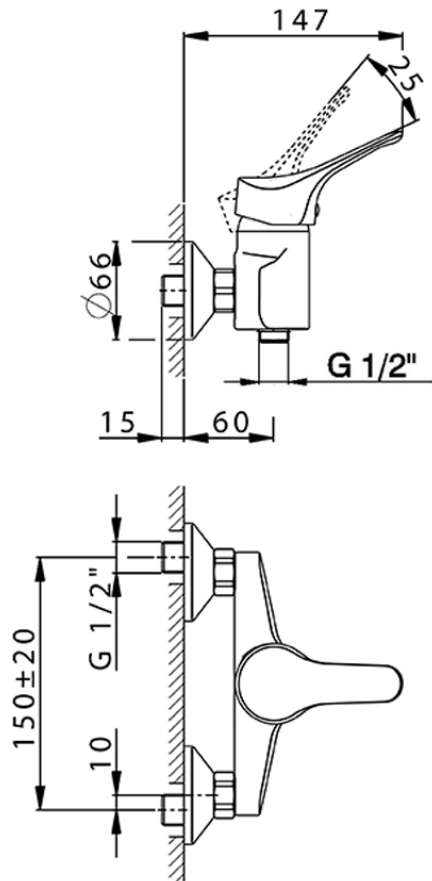

## Single lever shower mixer MITO3\_M3000440

M3000440

<https://en.cisal.it/single-lever-shower-mixer-mito3-m3000440>

2026-06-25