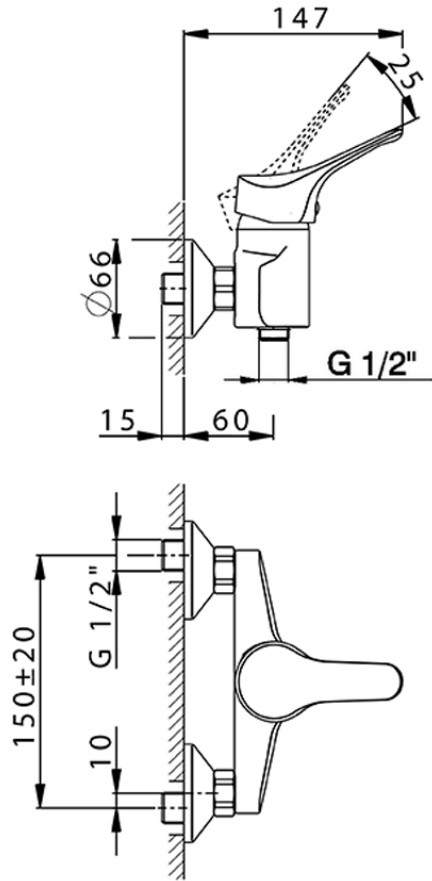

Single lever shower mixer MITO3_M3000440

M3000440

<https://en.cisal.it/single-lever-shower-mixer-mito3-m3000440>

2026-04-24