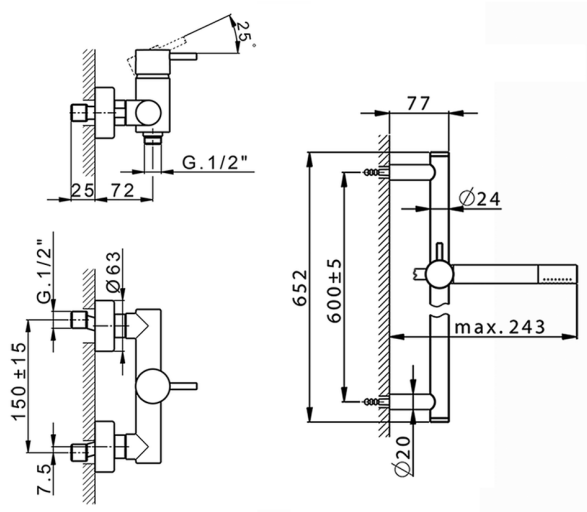

Single lever shower mixer, with shower set NUOVA LESS_LN000460

MODEL **LN000460**

Single lever shower mixer, with shower set, 60 cm slide rail kit with sliding bracket, Brass minimalistic one spray handshower, 150 cm SUPREME smooth flexible hose

AVAILABLE FINISHINGS

-  **21** 21 Chrome
-  **2F** 2F Brushed Nickel
-  **40** 40 Matt Black
-  **4Q** 4Q Matt White

CHARACTERISTICS

Cartridge Spare Parts **ZZ95409000**
35 mm Cartridge

EcoStop

EcoStop feature limits water flow to approximately 50% of maximum output with one point of resistance on setting. Push slightly past the middle stop only when full water output is required. This will save water up to 50%.