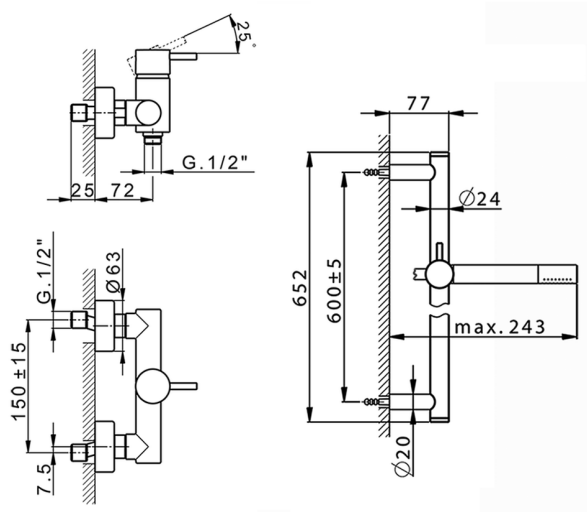

## Single lever shower mixer, with shower set NUOVA LESS\_LN000460

MODEL **LN000460**

Single lever shower mixer, with shower set, 60 cm slide rail kit with sliding bracket, Brass minimalistic one spray handshower, 150 cm SUPREME smooth flexible hose

### CHARACTERISTICS

Cartridge Spare Parts **ZZ95409000**  
**35 mm Cartridge**

### EcoStop

EcoStop feature limits water flow to approximately 50% of maximum output with one point of resistance on setting. Push slightly past the middle stop only when full water output is required. This will save water up to 50%.