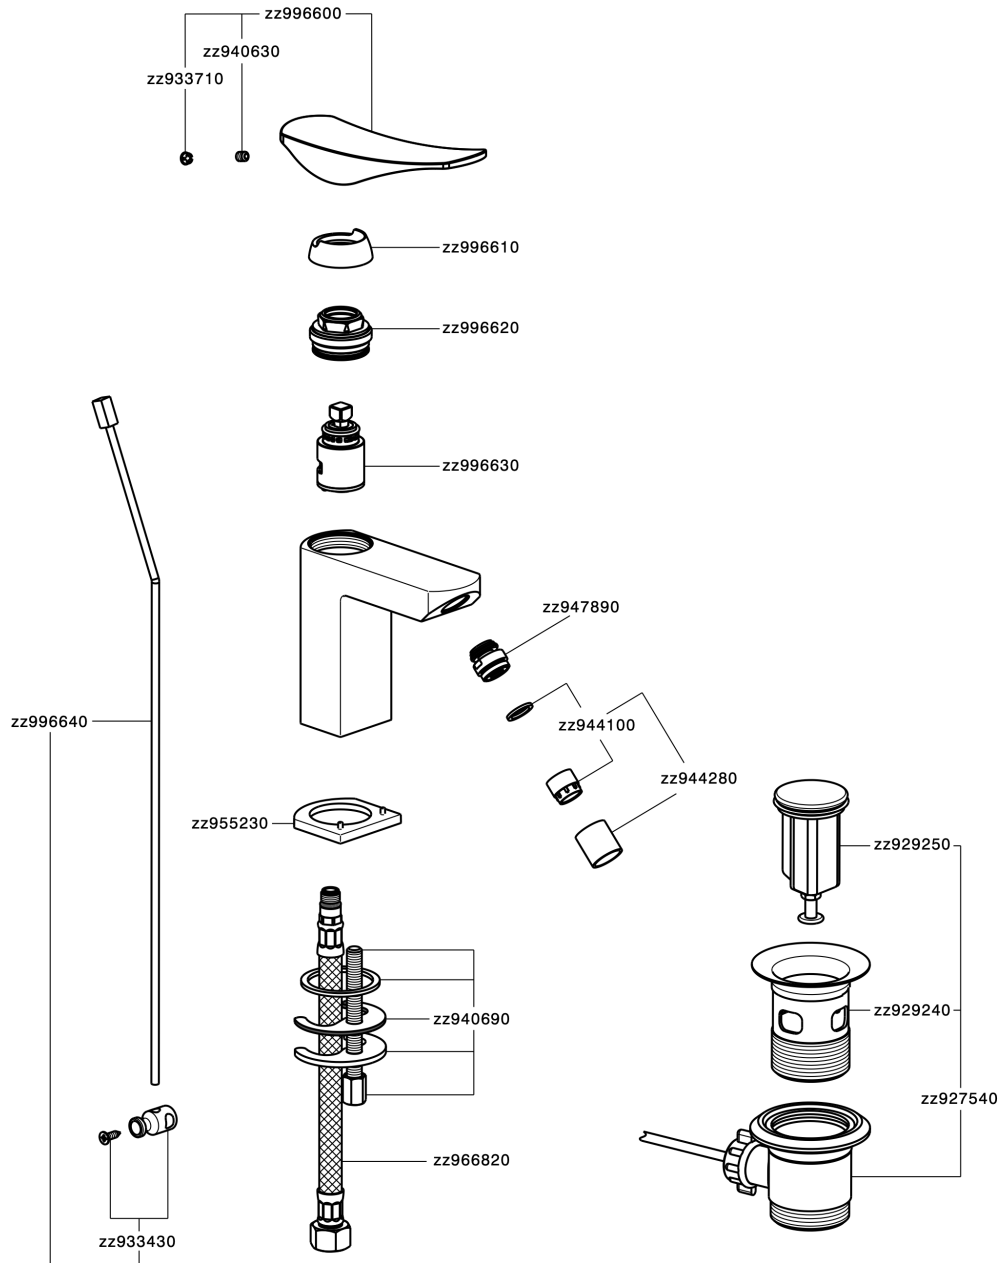

Single lever bidet mixer ROADSTER ACCENT_RA000550

MODEL **RA000550**

Single lever bidet mixer, with 1"1/4 automatic pop-up waste, G.3/8" stainless steel flexible hoses

AVAILABLE FINISHINGS

-  **21** 21 Chrome
-  **2B** 2B Polished Nickel
-  **2F** 2F Brushed Nickel
-  **2Q** 2Q Black Titanium
-  **40** 40 Matt Black
-  **4Q** 4Q Matt White

CHARACTERISTICS

Cartridge Spare Parts **ZZ99663000**

25 mm Cartridge

Single lever bidet mixer ROADSTER ACCENT_RA000550

RA000550

<https://en.cisal.it/single-lever-bidet-mixer-roadster-accent-ra000550>

2024-12-22