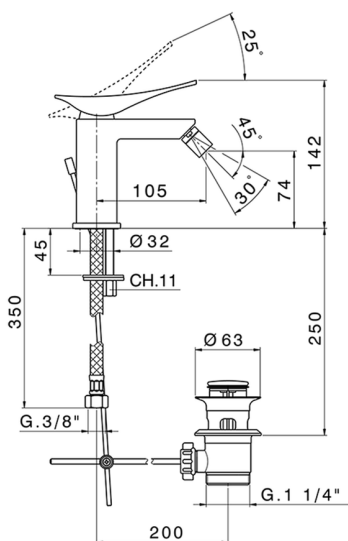

Single lever bidet mixer ROADSTER ACCENT_RA000550

MODEL **RA000550**

Single lever bidet mixer, with 1"1/4 automatic pop-up waste, G.3/8" stainless steel flexible hoses

AVAILABLE FINISHINGS

-  **21** 21 Chrome
-  **2B** 2B Polished Nickel
-  **2F** 2F Brushed Nickel
-  **2Q** 2Q Black Titanium
-  **40** 40 Matt Black
-  **4Q** 4Q Matt White

CHARACTERISTICS

Cartridge Spare Parts **ZZ99663000**

25 mm Cartridge

Single lever bidet mixer ROADSTER ACCENT_RA000550

RA000550

<https://en.cisal.it/single-lever-bidet-mixer-roadster-accent-ra000550>

2024-12-22