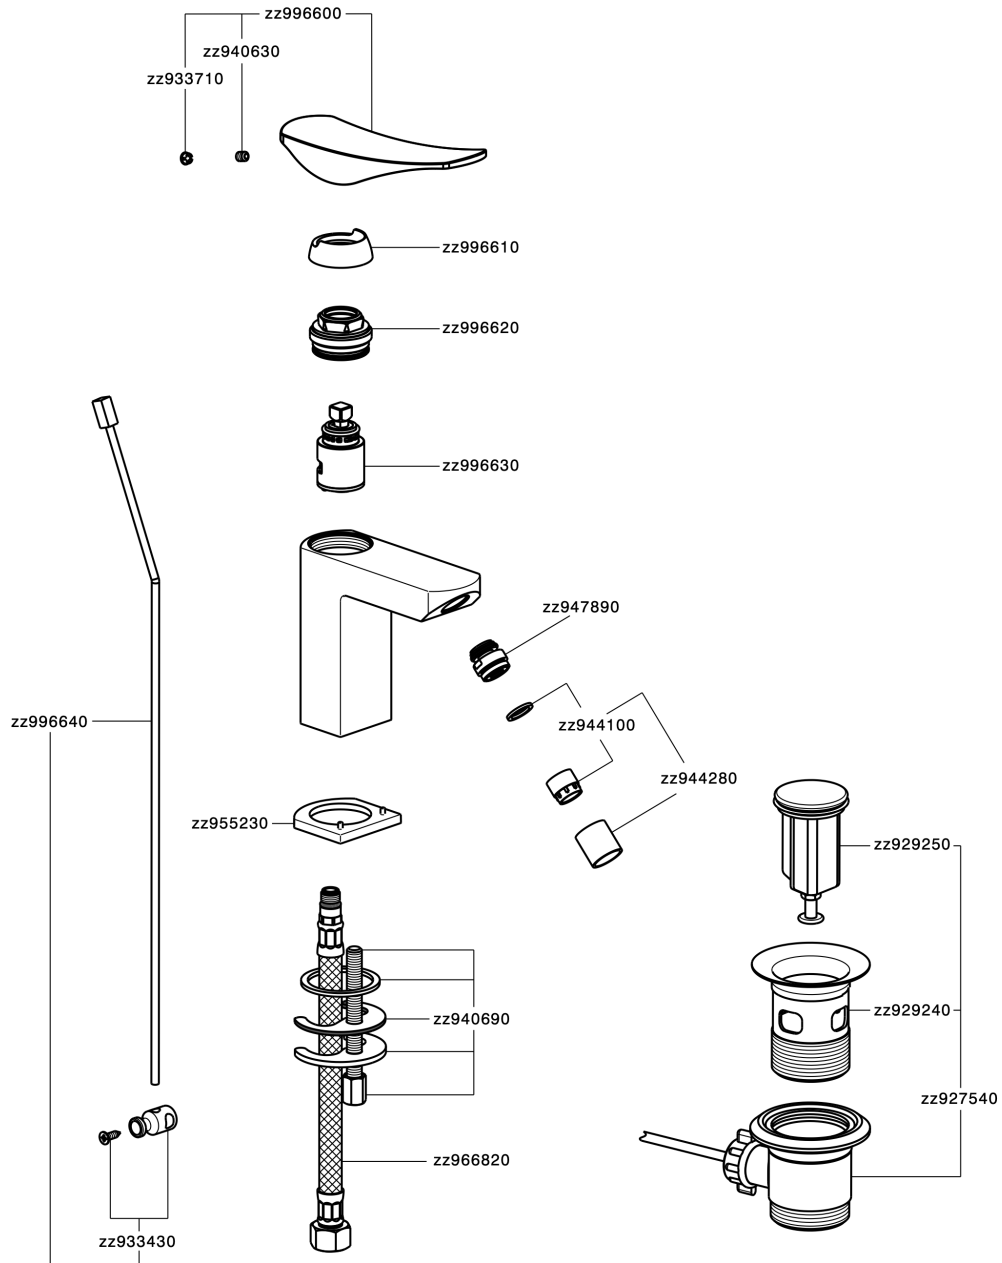

Single lever bidet mixer ROADSTER ACCENT_RA000550

RA000550

<https://en.cisal.it/single-lever-bidet-mixer-roadster-accent-ra000550>

2024-12-22