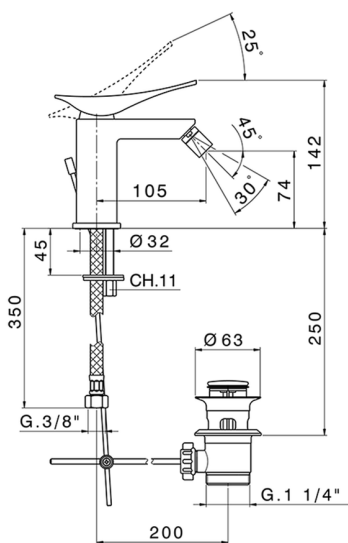

Single lever bidet mixer ROADSTER ACCENT_RA000550

MODEL **RA000550**

Single lever bidet mixer, with 1"1/4 automatic pop-up waste, G.3/8" stainless steel flexible hoses

AVAILABLE FINISHINGS

-  **21** 21 Chrome
-  **2B** 2B Polished Nickel
-  **2F** 2F Brushed Nickel
-  **2Q** 2Q Black Titanium
-  **40** 40 Matt Black
-  **4Q** 4Q Matt White

CHARACTERISTICS

Cartridge Spare Parts **ZZ99663000**

25 mm Cartridge

Single lever bidet mixer ROADSTER ACCENT_RA000550

RA000550

<https://en.cisal.it/single-lever-bidet-mixer-roadster-accent-ra000550>

2024-12-21