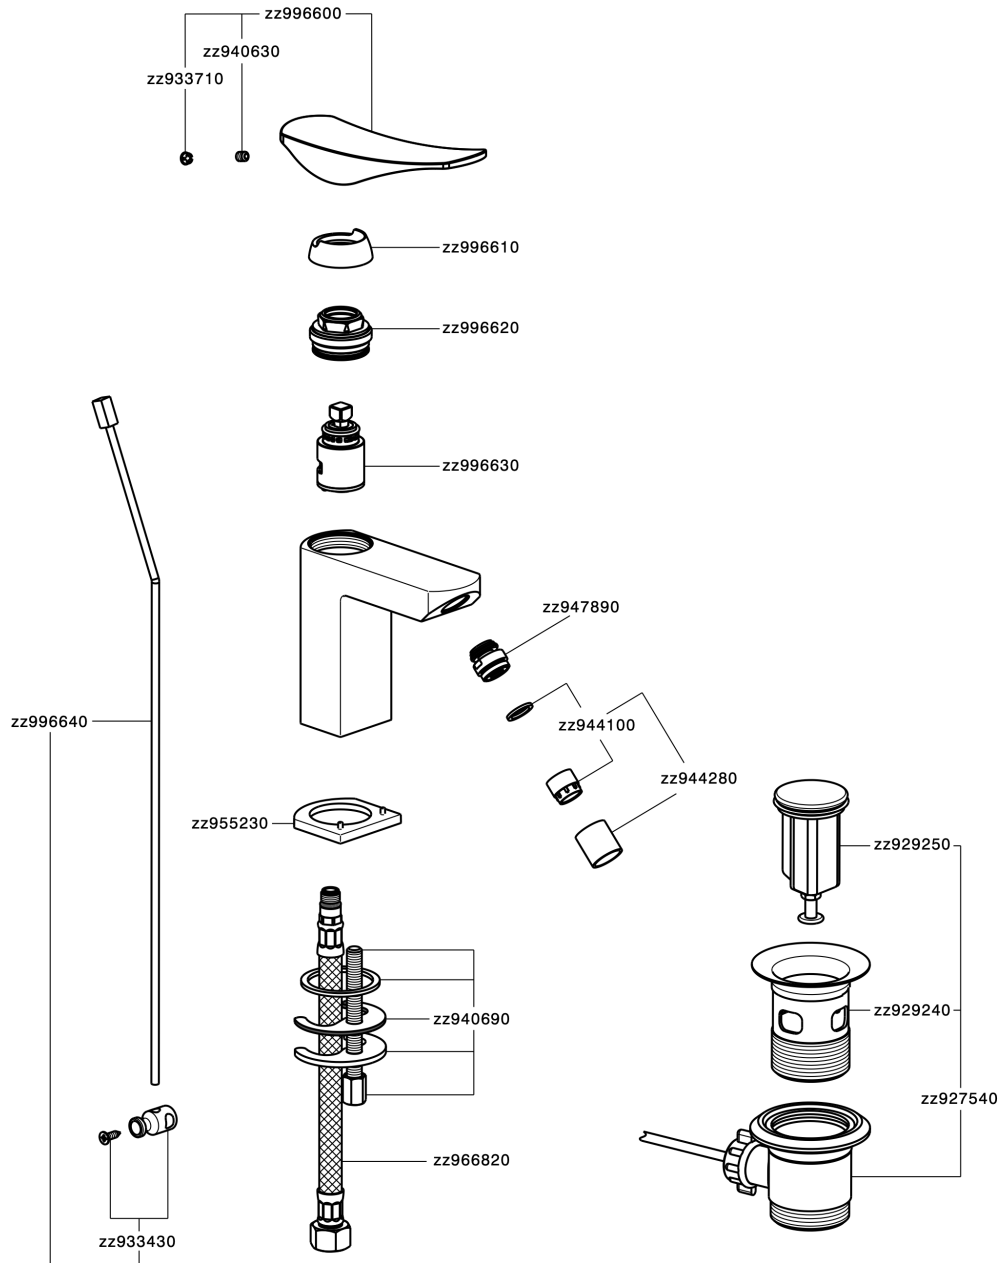

Single lever bidet mixer ROADSTER ACCENT_RA000550

MODEL **RA000550**

Single lever bidet mixer, with 1"1/4 automatic pop-up waste, G.3/8" stainless steel flexible hoses

AVAILABLE FINISHINGS

-  **21** 21 Chrome
-  **2B** 2B Polished Nickel
-  **2F** 2F Brushed Nickel
-  **2Q** 2Q Black Titanium
-  **40** 40 Matt Black
-  **4Q** 4Q Matt White

CHARACTERISTICS

Cartridge Spare Parts **ZZ99663000**

25 mm Cartridge

Single lever bidet mixer ROADSTER ACCENT_RA000550

RA000550

<https://en.cisal.it/single-lever-bidet-mixer-roadster-accent-ra000550>

2024-12-21