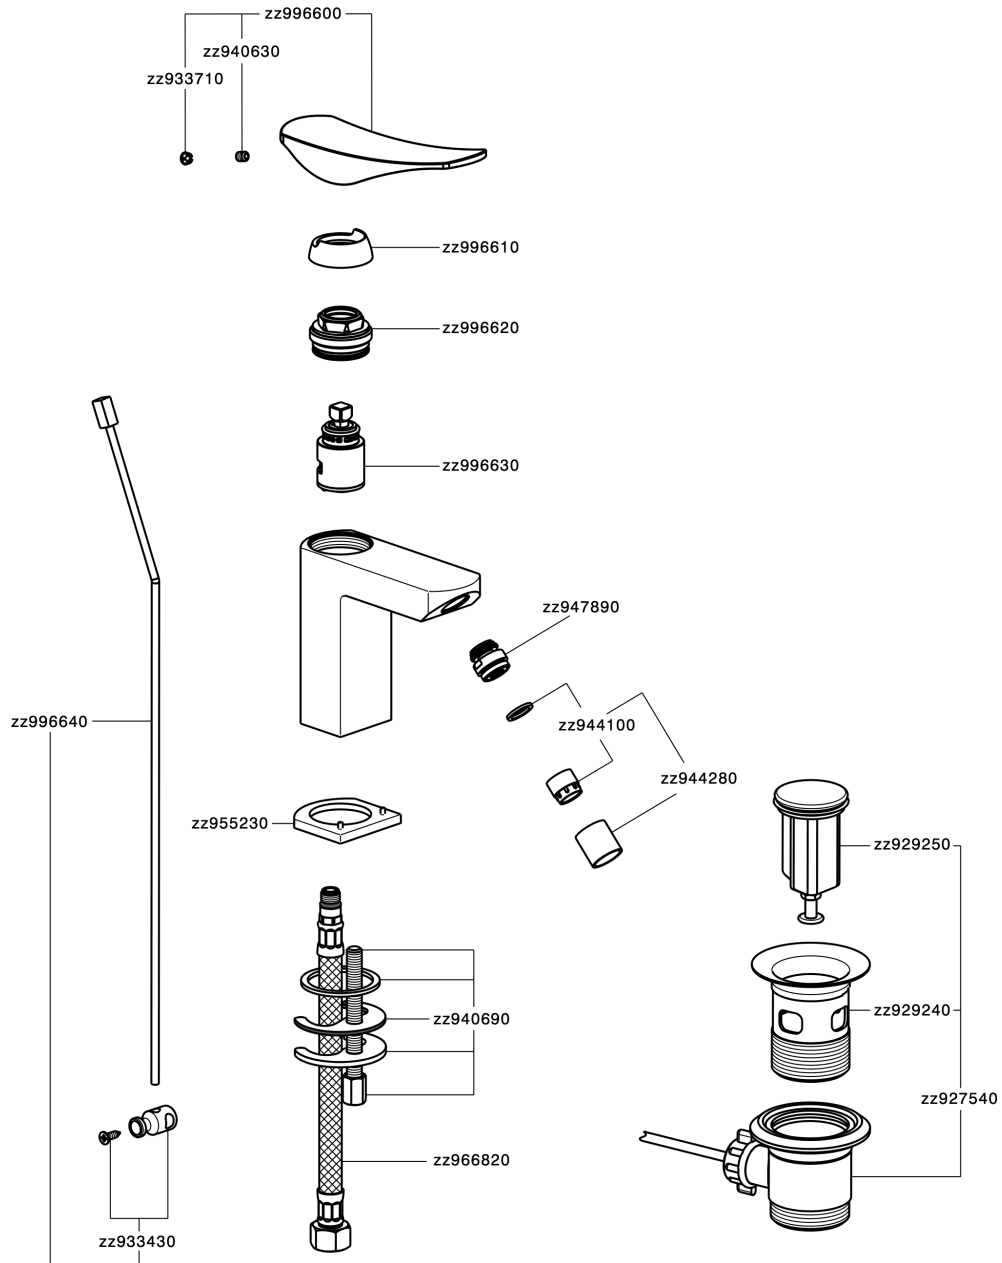

Single lever bidet mixer ROADSTER ACCENT_RA000550

RA000550

<https://en.cisal.it/single-lever-bidet-mixer-roadster-accent-ra000550>

2024-12-21