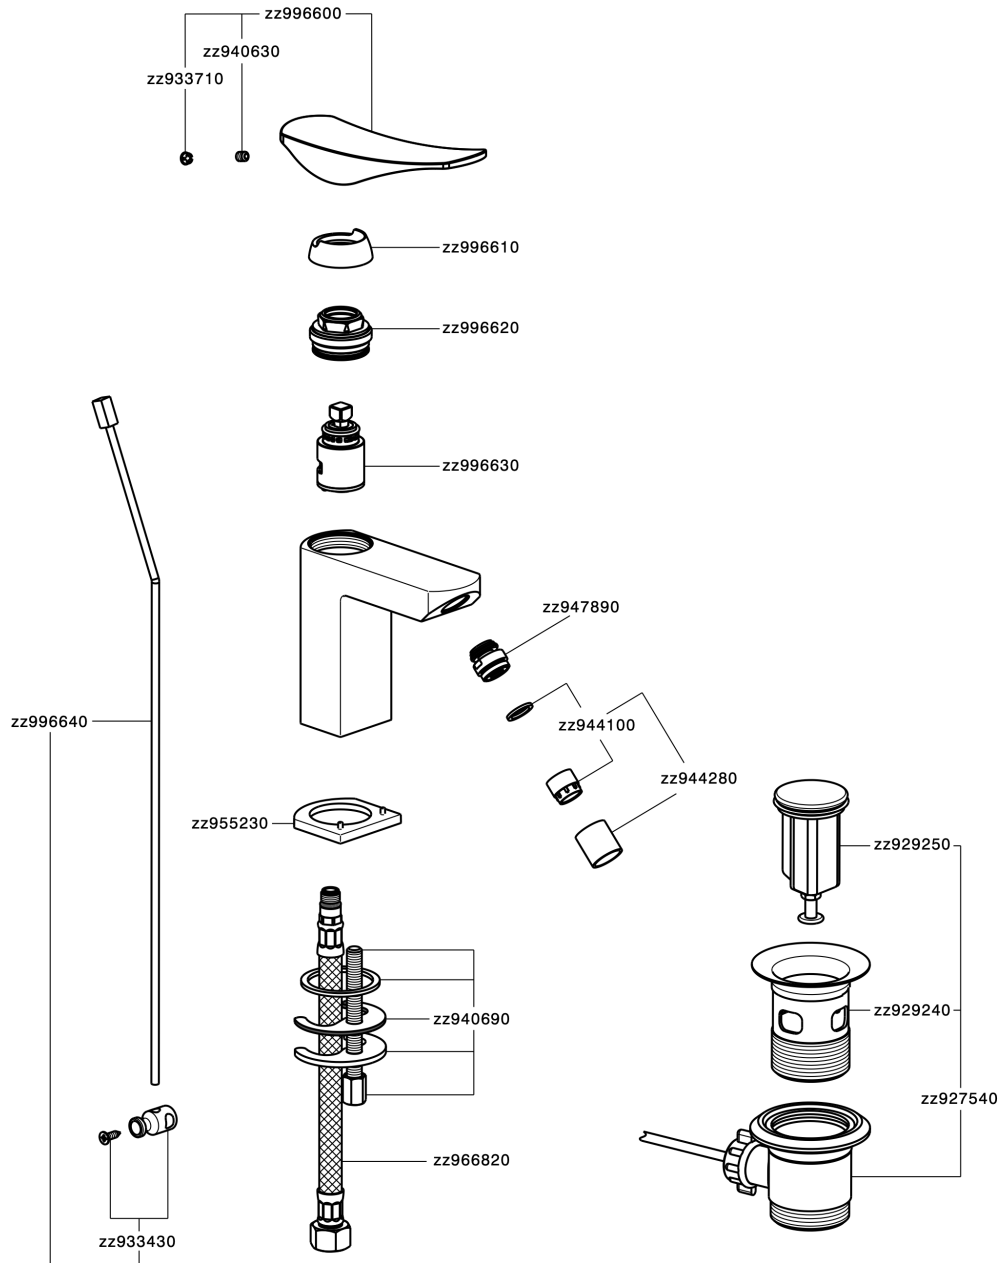

## Single lever bidet mixer ROADSTER ACCENT\_RA000550

MODEL **RA000550**

Single lever bidet mixer, with 1"1/4 automatic pop-up waste, G.3/8" stainless steel flexible hoses

### CHARACTERISTICS

Cartridge Spare Parts **ZZ99663000**

**25 mm Cartridge**

## Single lever bidet mixer ROADSTER ACCENT\_RA000550

RA000550

<https://en.cisal.it/single-lever-bidet-mixer-roadster-accent-ra000550>

2024-12-22