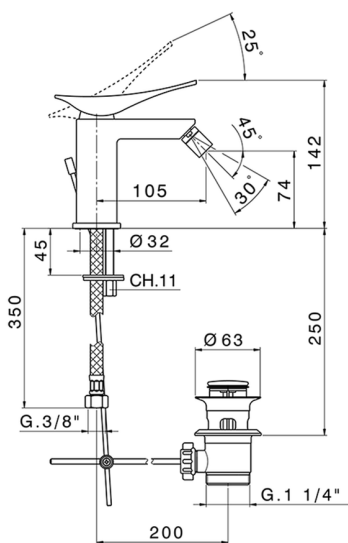

## Single lever bidet mixer ROADSTER ACCENT\_RA000550

MODEL **RA000550**

Single lever bidet mixer, with 1"1/4 automatic pop-up waste, G.3/8" stainless steel flexible hoses

### CHARACTERISTICS

Cartridge Spare Parts **ZZ99663000**

**25 mm Cartridge**