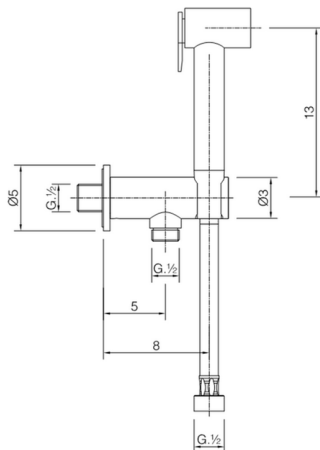

Bidet handshower set HYGENIC SHOWERS_CY007910

MODEL **CY007910**

Bidet handshower set, wall mounted holder with safety valve, Bidet handshower, PVC 120 cm Flexible hose

AVAILABLE FINISHINGS

- **21** 21 Chrome
- **24** 24 Gold

CHARACTERISTICS

Bidet handshower

Hygienic Spray

Multi-jets hygienic hand shower, for personal hygiene care.

2025-04-25