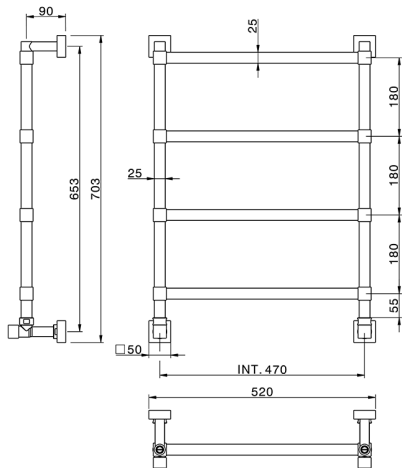

Fixed modular heated towel rail Ø25mm BATHROOM ACCESSORIES_ZA004930

MODEL **ZA004930**

Fixed modular heated towel rail Ø25mm,30X30mm square details,1/2 M with eccentric union,Brass

AVAILABLE FINISHINGS

21 21 Chrome

CHARACTERISTICS

2026-06-26