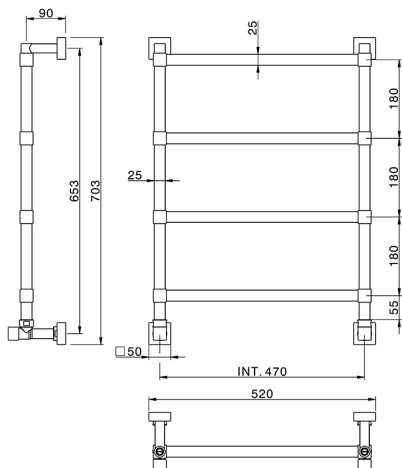

Fixed modular heated towel rail Ø25mm BATHROOM ACCESSORIES_ZA004930

MODEL **ZA004930**

Fixed modular heated towel rail Ø25mm,30X30mm square details,1/2 M with eccentric union,Brass

AVAILABLE FINISHINGS

21 21 Chrome

CHARACTERISTICS

2026-05-17