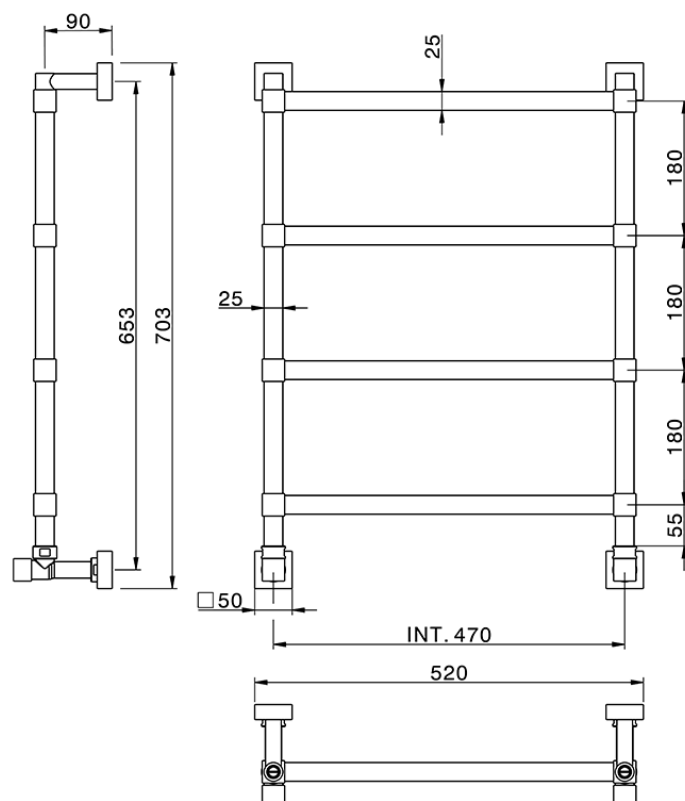

Fixed modular heated towel rail Ø25mm BATHROOM ACCESSORIES_ZA004930

ZA004930

<https://en.cisal.it/fixed-modular-heated-towel-rail-o25mm-bathroom-accessories-za004930>

2026-04-26