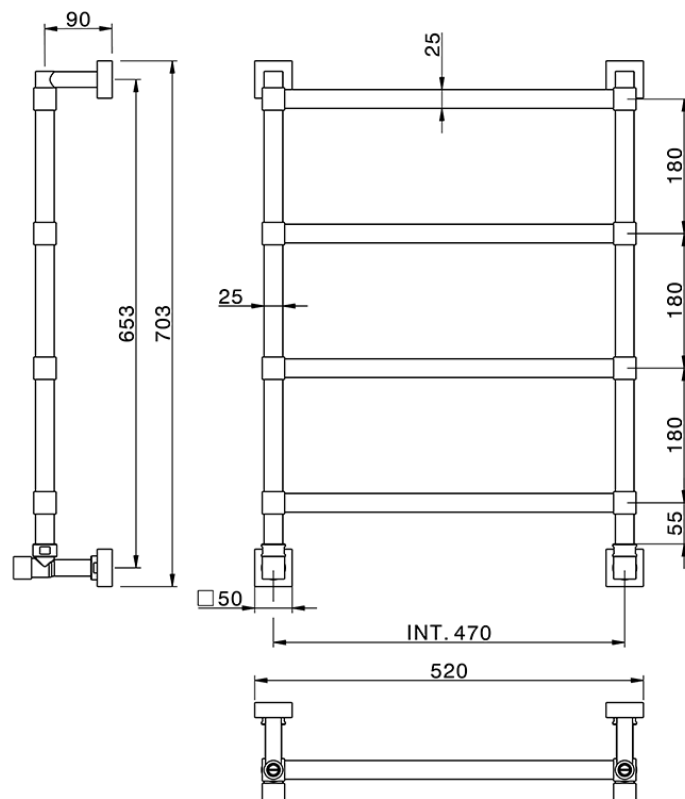

Fixed modular heated towel rail Ø25mm BATHROOM ACCESSORIES_ZA004930

ZA004930

<https://en.cisal.it/fixed-modular-heated-towel-rail-o25mm-bathroom-accessories-za004930>

2026-05-17