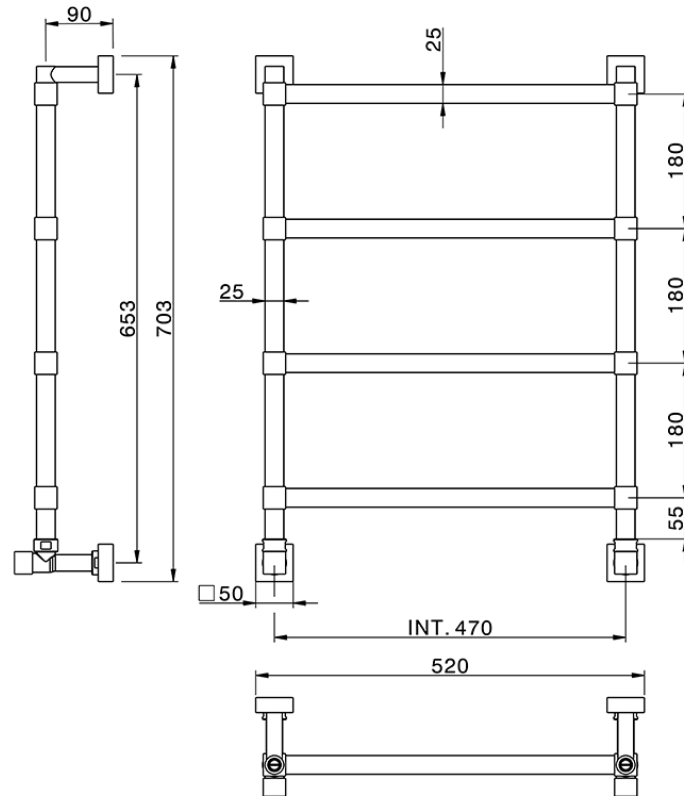

Fixed modular heated towel rail Ø25mm BATHROOM ACCESSORIES_ZA004930

ZA004930

<https://en.cisal.it/fixed-modular-heated-towel-rail-o25mm-bathroom-accessories-za004930>

2026-06-26