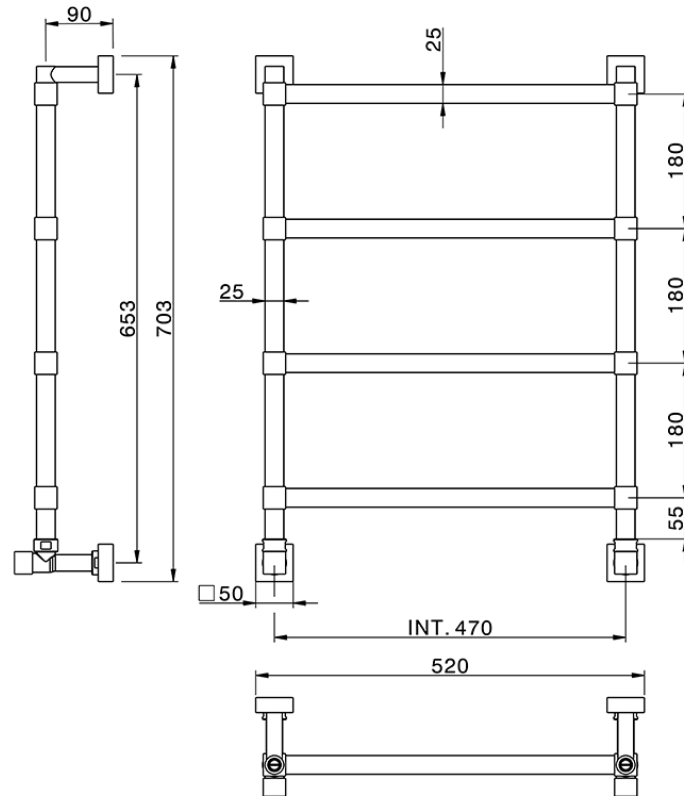

Fixed modular heated towel rail Ø25mm BATHROOM ACCESSORIES_ZA004930

ZA004930

<https://en.cisal.it/fixed-modular-heated-towel-rail-o25mm-bathroom-accessories-za004930>

2026-04-06