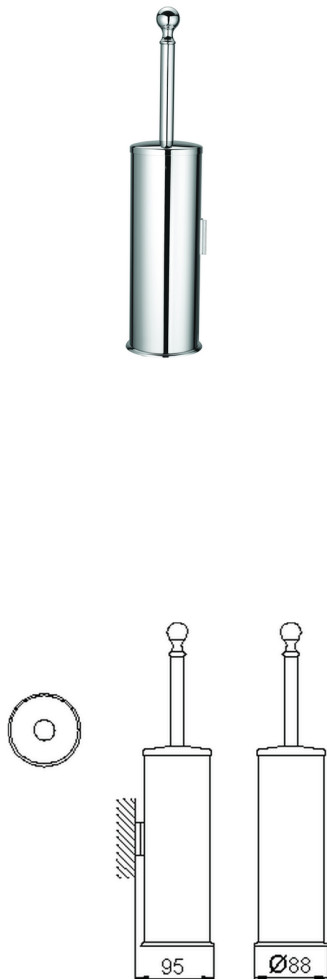

Brush holder ARCANA COMPONENTS_AR090651

MODEL **AR090651**

Brush holder, in Brass

AVAILABLE FINISHINGS

- **21** 21 Chrome
- **24** 24 Gold
- **26** 26 Old Copper
- **27** 27 Old Bronze
- **2A** 2A Satin Brushed Nickel
- **74** 74 Chrome/Gold

CHARACTERISTICS

2024-12-22