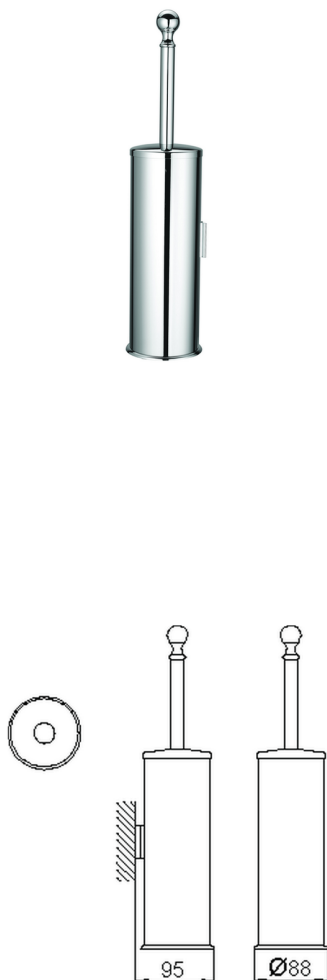

Brush holder ARCANA COMPONENTS_AR090651

MODEL **AR090651**

Brush holder, in Brass

AVAILABLE FINISHINGS

- **21** 21 Chrome
- **24** 24 Gold
- **26** 26 Old Copper
- **27** 27 Old Bronze
- **2A** 2A Satin Brushed Nickel
- **74** 74 Chrome/Gold

CHARACTERISTICS

2025-01-03