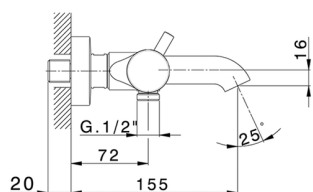

## Thermostatic bath mixer NUOVA LESS\_LNT23016

MODEL **LNT23016**

Thermostatic bath mixer, without shower set, 1/2" M flexible connection

### CHARACTERISTICS

Cartridge Spare Parts **24.04A.PP**

**8x20 Plus P Thermostatic Valve**