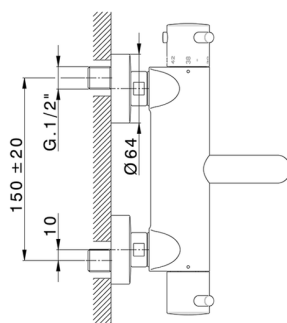

## Thermostatic bath mixer NUOVA LESS\_LNT23016

MODEL **LNT23016**

Thermostatic bath mixer, without shower set, 1/2" M flexible connection

### CHARACTERISTICS

Cartridge Spare Parts **24.04A.PP**

**8x20 Plus P Thermostatic Valve**