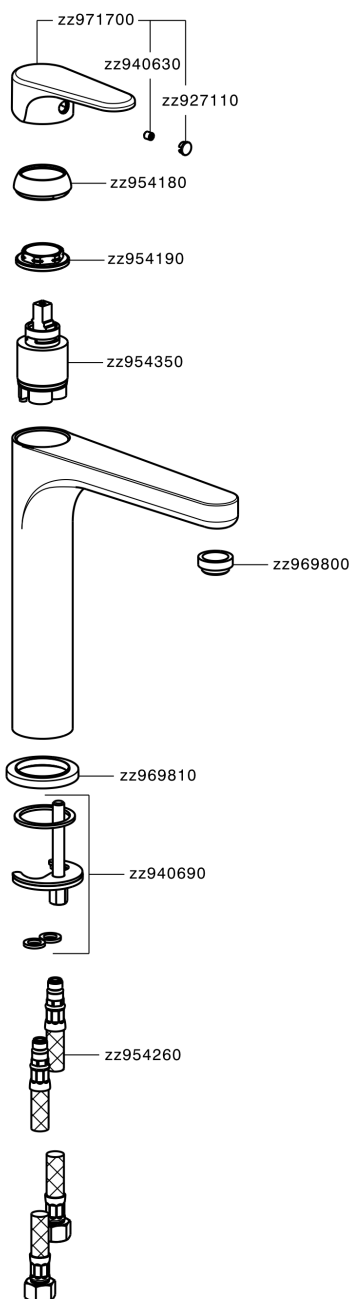

Single lever tall washbasin mixer ALMA_A3003540

A3003540

<https://en.cisal.it/single-lever-tall-washbasin-mixer-alma-a3003540>

2026-04-09