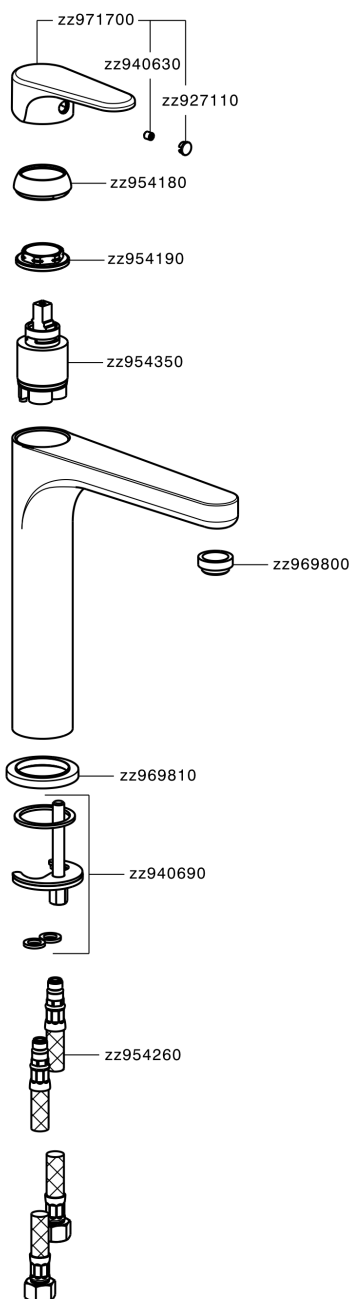

Single lever tall washbasin mixer ALMA_A3003540

A3003540

<https://en.cisal.it/single-lever-tall-washbasin-mixer-alma-a3003540>

2026-06-14