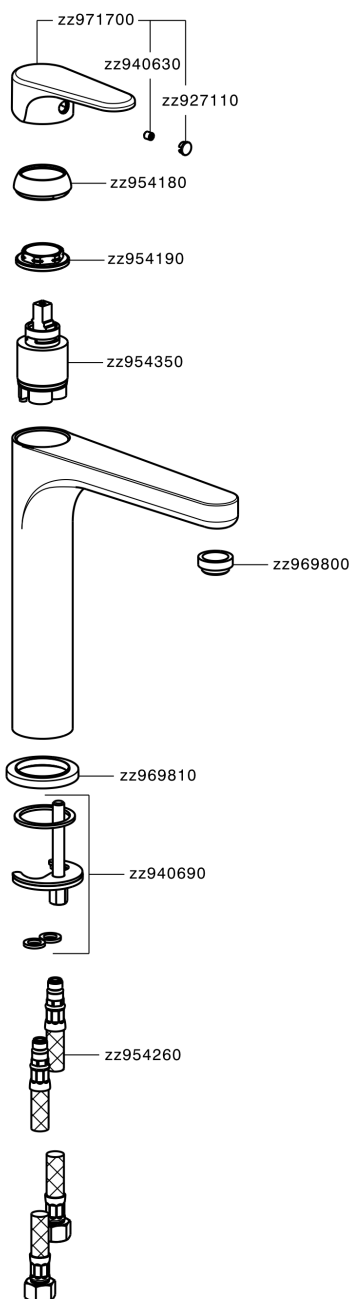

## Single lever tall washbasin mixer ALMA\_A3003540

A3003540

<https://en.cisal.it/single-lever-tall-washbasin-mixer-alma-a3003540>

2026-06-13