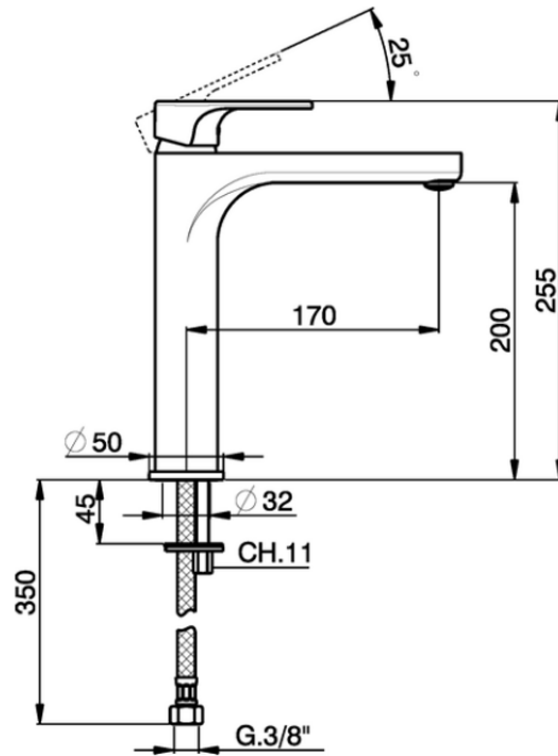

Single lever tall washbasin mixer ALMA_A3003540

A3003540

<https://en.cisal.it/single-lever-tall-washbasin-mixer-alma-a3003540>

2026-04-09