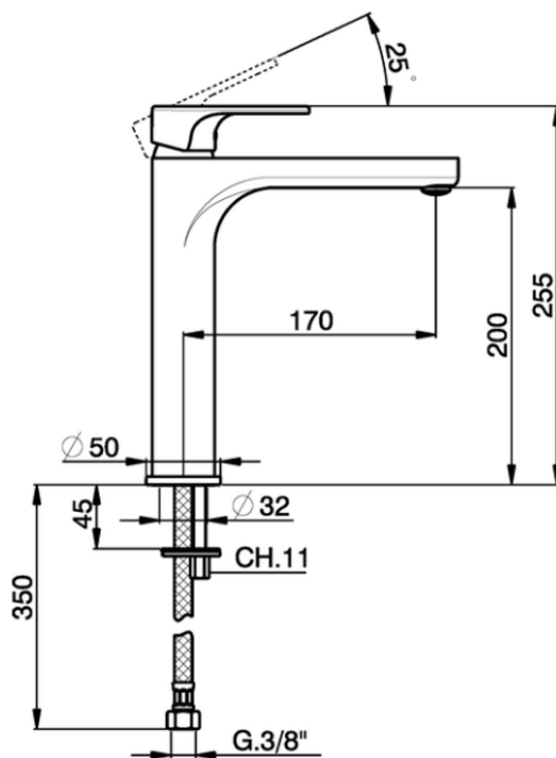

Single lever tall washbasin mixer ALMA_A3003540

A3003540

<https://en.cisal.it/single-lever-tall-washbasin-mixer-alma-a3003540>

2026-06-13