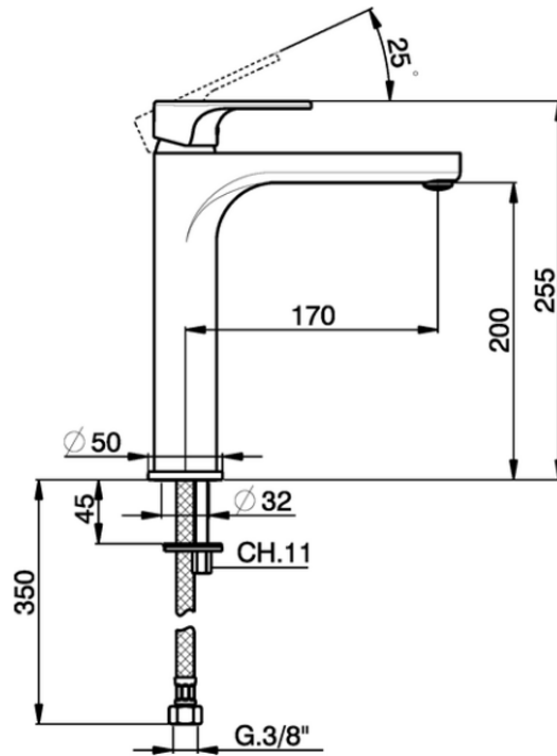

Single lever tall washbasin mixer ALMA_A3003540

A3003540

<https://en.cisal.it/single-lever-tall-washbasin-mixer-alma-a3003540>

2026-04-29