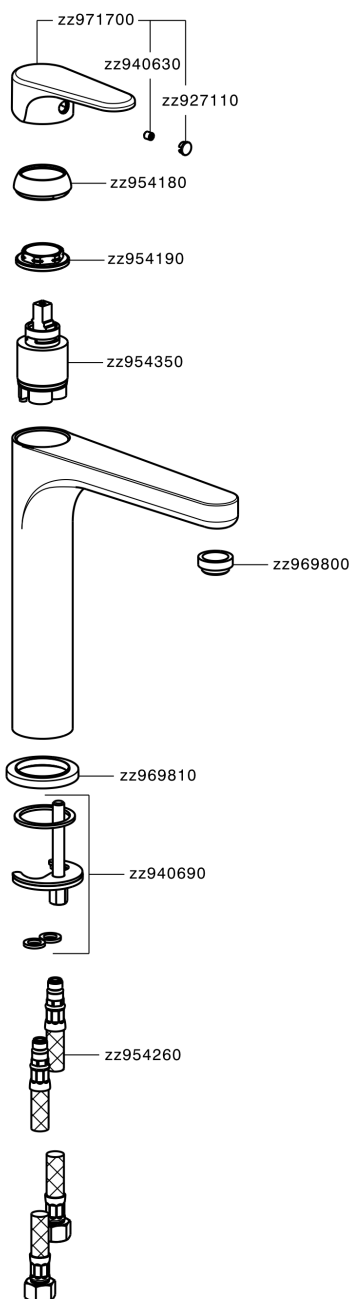

Single lever tall washbasin mixer ALMA_A3003540

A3003540

<https://en.cisal.it/single-lever-tall-washbasin-mixer-alma-a3003540>

2026-04-29