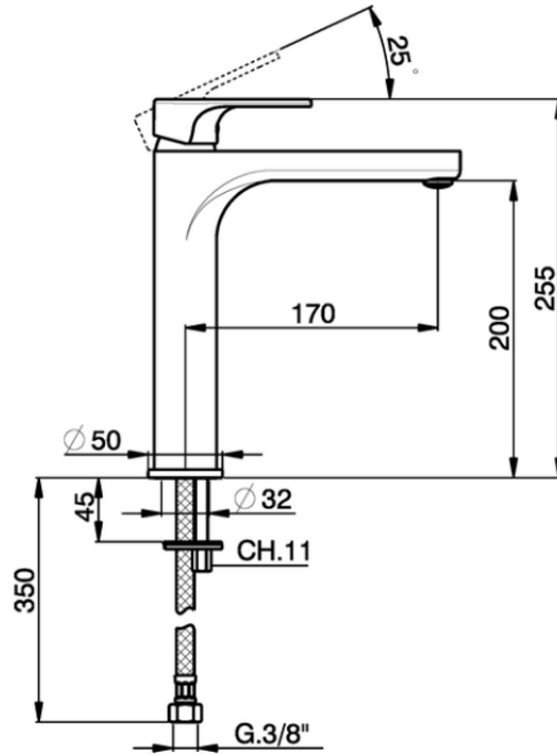

Single lever tall washbasin mixer ALMA_A3003540

A3003540

<https://en.cisal.it/single-lever-tall-washbasin-mixer-alma-a3003540>

2026-06-14