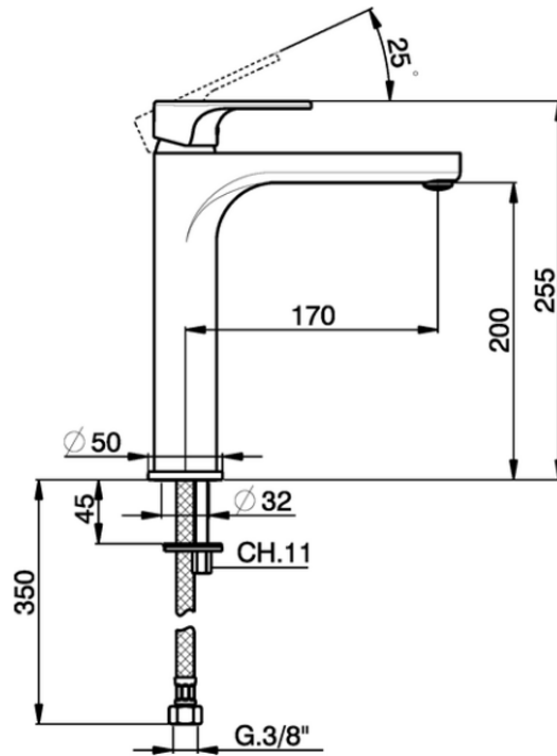

## Single lever tall washbasin mixer ALMA\_A3003540

A3003540

<https://en.cisal.it/single-lever-tall-washbasin-mixer-alma-a3003540>

2026-04-30