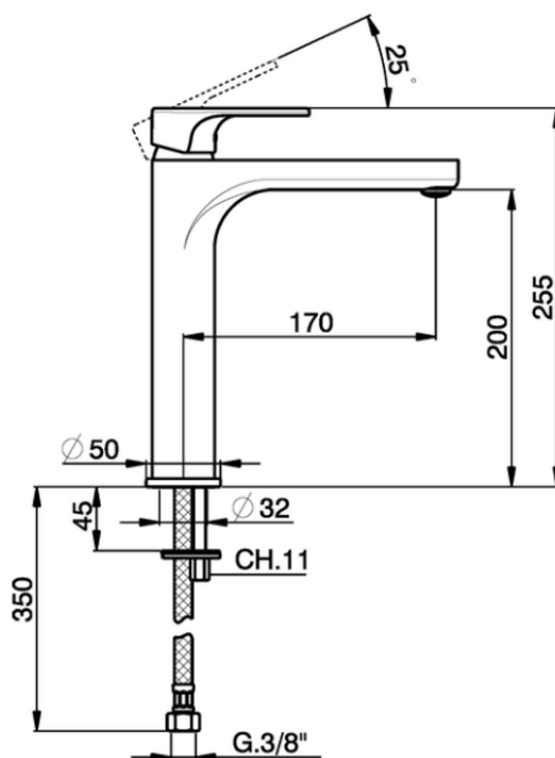

**Single lever tall washbasin mixer ALMA\_A3003540**

A3003540

<https://en.cisal.it/single-lever-tall-washbasin-mixer-alma-a3003540>

2026-04-09