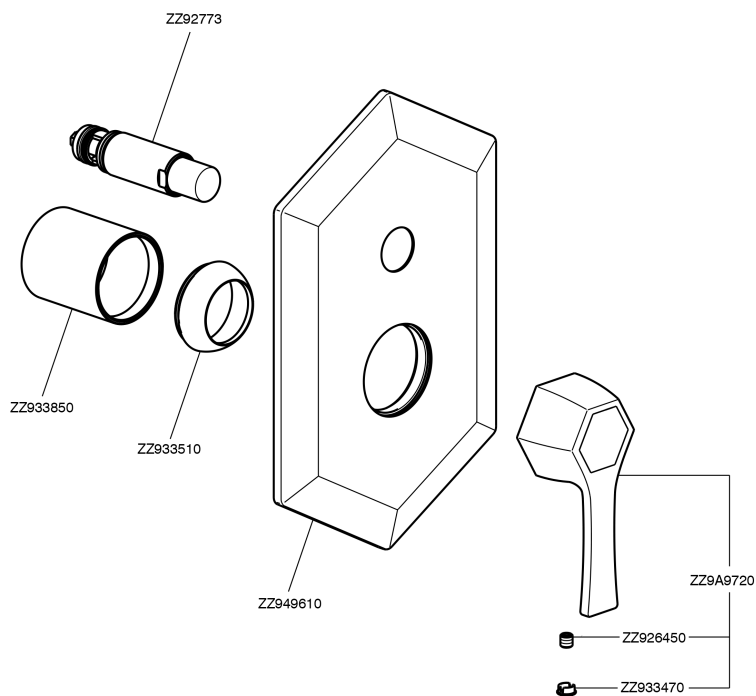

Exposed part for concealed S.L.bath-shower valve CHERIE_CH002100

CH002100

<https://en.cisal.it/exposed-part-for-concealed-s-l-bath-shower-valve-cherie-ch002100>

Concealed single lever bath-shower mixer CONCEALED_ZA004210

ZA004210

<https://en.cisal.it/concealed-single-lever-bath-shower-mixer-concealed-za004210>

2024-12-22