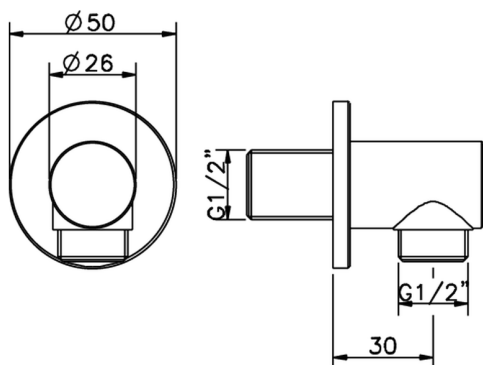

Elbow SHOWER_DS017330

MODEL **DS017330**

Elbow

AVAILABLE FINISHINGS

-  **21** 21 Chrome
-  **2P** 2P Rose Gold
-  **2Q** 2Q Black Titanium
-  **40** 40 Matt Black
-  **4Q** 4Q Matt White

CHARACTERISTICS

2024-12-22