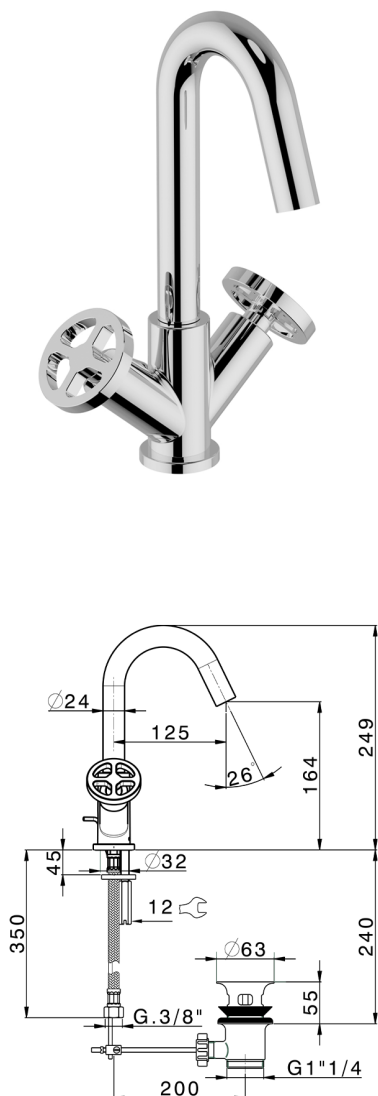

Washbasin mixer GRACE_MN000510

MODEL **MN000510**

Washbasin mixer, with automatic 1"1/4 automatic pop-up waste, G.3/8" stainless steel flexible hoses

AVAILABLE FINISHINGS

- **21** 21 Chrome
- **2F** 2F Brushed Nickel
- **2W** 2W Brushed Gold
- **5H** 5H Dark Brass Brushed
- **5L** 5L Brushed Black Titanium
- **6T** 6T Chrome/Matt Black

CHARACTERISTICS

2026-04-09