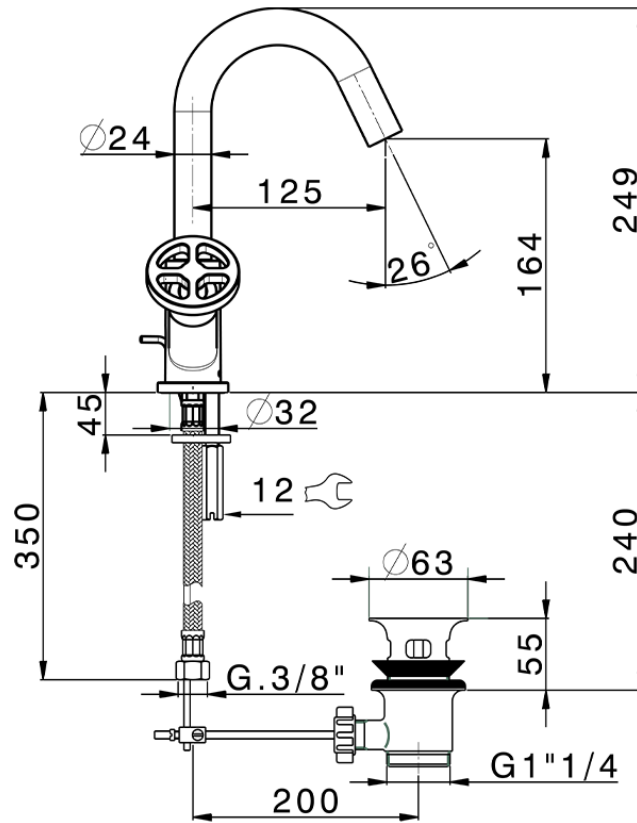

Washbasin mixer GRACE_MN000510

MN000510

<https://en.cisal.it/washbasin-mixer-grace-mn000510>

2026-04-09