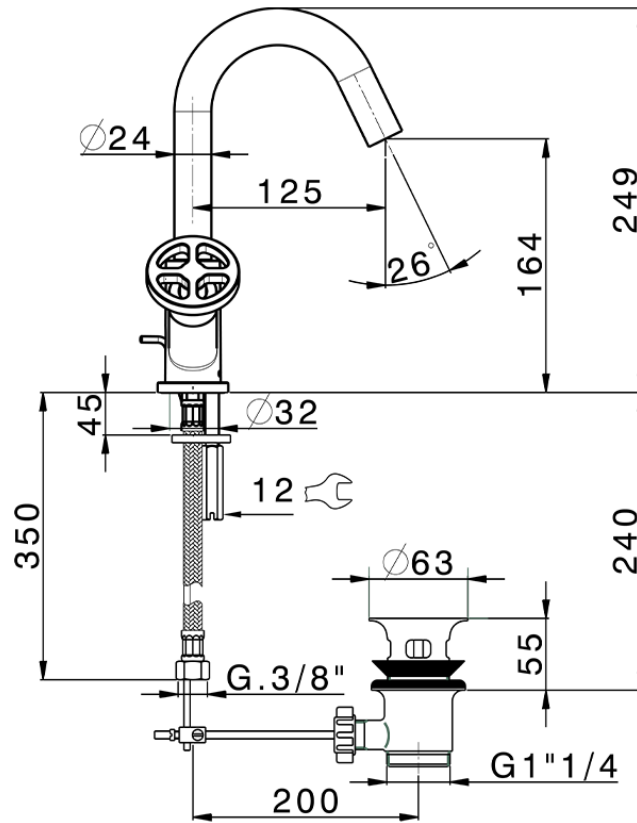

## Washbasin mixer GRACE\_MN000510

MN000510

<https://en.cisal.it/washbasin-mixer-grace-mn000510>

2026-04-29