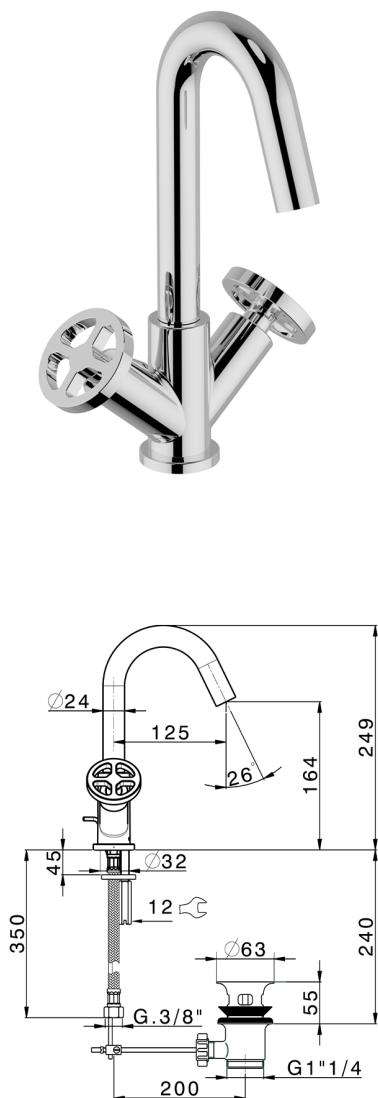

Washbasin mixer GRACE_MN000510

MODEL **MN000510**

Washbasin mixer, with automatic 1"1/4 automatic pop-up waste, G.3/8" stainless steel flexible hoses

AVAILABLE FINISHINGS

-  **21** 21 Chrome
-  **2F** 2F Brushed Nickel
-  **2W** 2W Brushed Gold
-  **5H** 5H Dark Brass Brushed
-  **5L** 5L Brushed Black Titanium
-  **6T** 6T Chrome/Matt Black