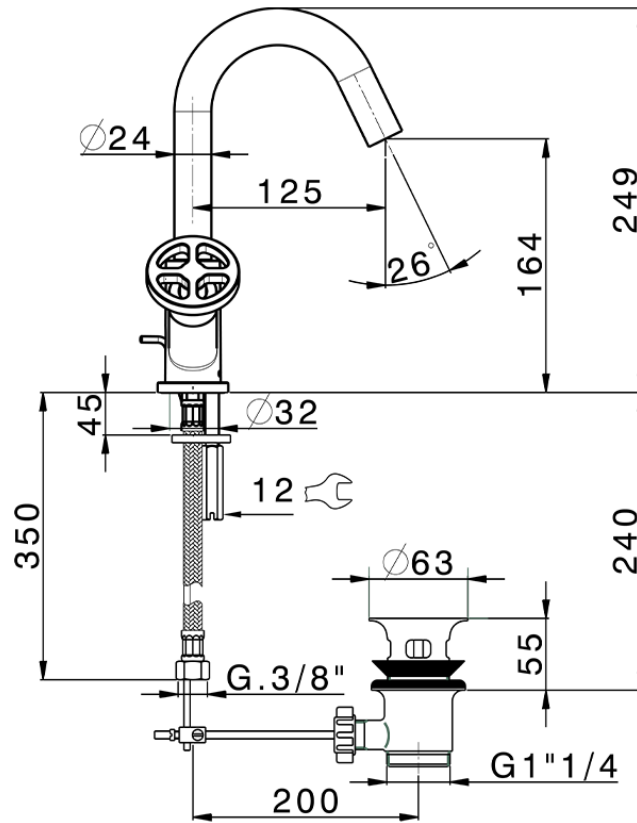

Washbasin mixer GRACE_MN000510

MN000510

<https://en.cisal.it/washbasin-mixer-grace-mn000510>

2026-06-13