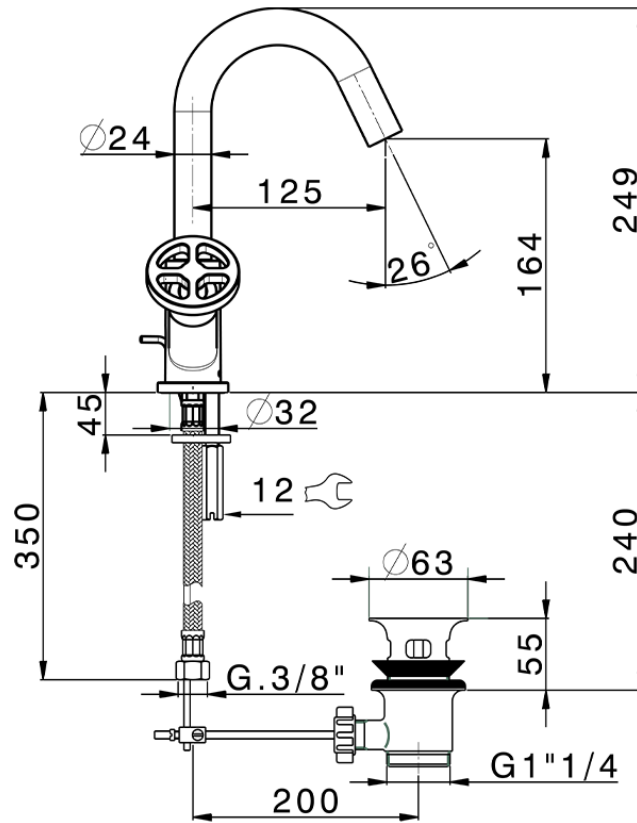

## Washbasin mixer GRACE\_MN000510

MN000510

<https://en.cisal.it/washbasin-mixer-grace-mn000510>

2026-06-13